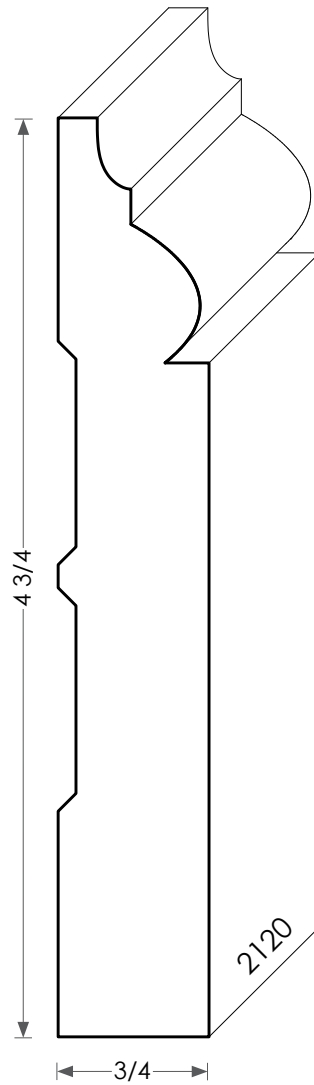

MOULDINGS ONE

Most baseboards can be modified for height

Wood Baseboard - 2120

PHYSICAL ADDRESS: 13851 STATION ROAD, MIDDLEFIELD, OHIO 44062
MAILING ADDRESS: THE HARDWOOD LUMBER COMPANY - P.O. BOX 15 BURTON, OHIO 44021
P. 440-834-3420 OR 1-877-708-4095 F. 440-834-3422
HOURS: MON.-FRI. 8AM-4:30PM, SAT. 8AM-12NOON
www.mouldingsone.com