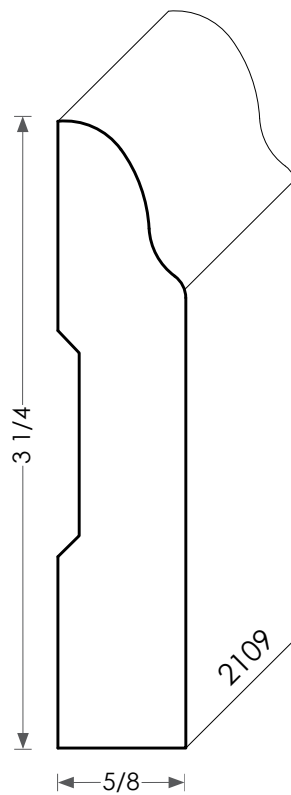

# MOULDINGS ONE

Most baseboards can be modified for height

## Wood Baseboard - 2109

PHYSICAL ADDRESS: 13851 STATION ROAD, MIDDLEFIELD, OHIO 44062

MAILING ADDRESS: THE HARDWOOD LUMBER COMPANY - P.O. BOX 15 BURTON, OHIO 44021

P. 440-834-3420 OR 1-877-708-4095 F. 440-834-3422