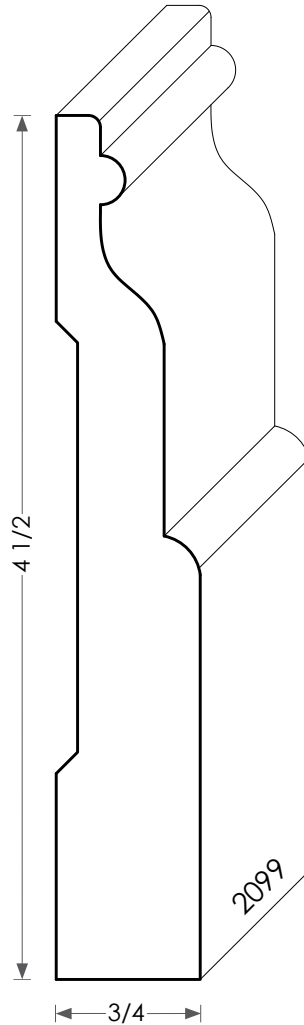

MOULDINGS ONE

Most baseboards can be modified for height

Wood Baseboard - 2099

PHYSICAL ADDRESS: 13851 STATION ROAD, MIDDLEFIELD, OHIO 44062
MAILING ADDRESS: THE HARDWOOD LUMBER COMPANY - P.O. BOX 15 BURTON, OHIO 44021
P. 440-834-3420 OR 1-877-708-4095 F. 440-834-3422
HOURS: MON.-FRI. 8AM-4:30PM, SAT. 8AM-12NOON
www.mouldingsone.com