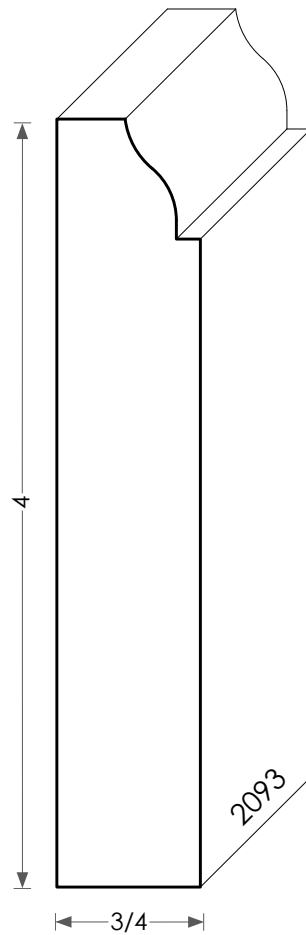

# MOULDINGS ONE

Most baseboards can be modified for height

## Wood Baseboard - 2093

PHYSICAL ADDRESS: 13851 STATION ROAD, MIDDLEFIELD, OHIO 44062

MAILING ADDRESS: THE HARDWOOD LUMBER COMPANY - P.O. BOX 15 BURTON, OHIO 44021

P. 440-834-3420 OR 1-877-708-4095 F. 440-834-3422