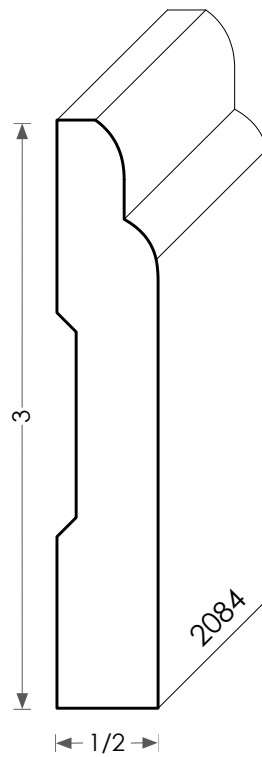

# MOULDINGS ONE

Most baseboards can be modified for height

## Wood Baseboard - 2084

PHYSICAL ADDRESS: 13851 STATION ROAD, MIDDLEFIELD, OHIO 44062  
MAILING ADDRESS: THE HARDWOOD LUMBER COMPANY - P.O. BOX 15 BURTON, OHIO 44021  
P. 440-834-3420 OR 1-877-708-4095 F. 440-834-3422  
HOURS: MON.-FRI. 8AM-4:30PM, SAT. 8AM-12NOON  
[www.mouldingsone.com](http://www.mouldingsone.com)