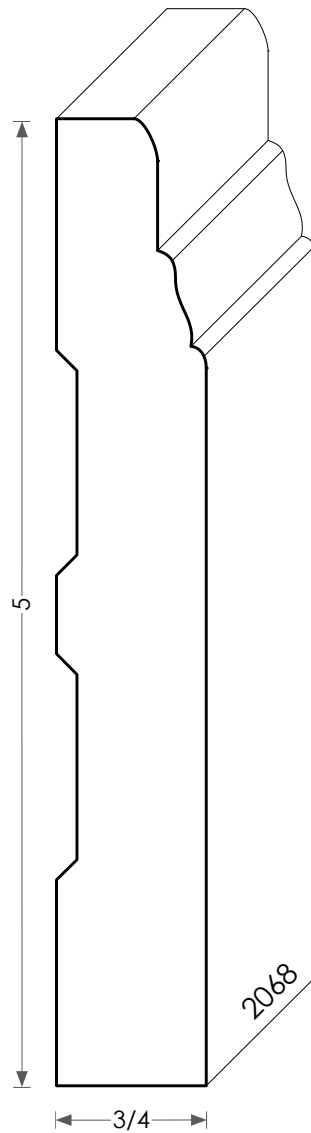

MOULDINGS ONE

Most baseboards can be modified for height

Wood Baseboard - 2068

PHYSICAL ADDRESS: 13851 STATION ROAD, MIDDLEFIELD, OHIO 44062
MAILING ADDRESS: THE HARDWOOD LUMBER COMPANY - P.O. BOX 15 BURTON, OHIO 44021
P. 440-834-3420 OR 1-877-708-4095 F. 440-834-3422
HOURS: MON.-FRI. 8AM-4:30PM, SAT. 8AM-12NOON
www.mouldingsone.com