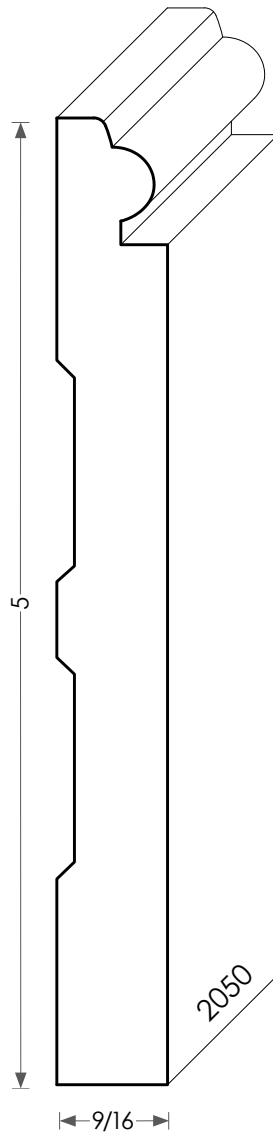

MOULDINGS ONE

Most baseboards can be modified for height

Wood Baseboard - 2050

PHYSICAL ADDRESS: 13851 STATION ROAD, MIDDLEFIELD, OHIO 44062
MAILING ADDRESS: THE HARDWOOD LUMBER COMPANY - P.O. BOX 15 BURTON, OHIO 44021
P. 440-834-3420 OR 1-877-708-4095 F. 440-834-3422
HOURS: MON.-FRI. 8AM-4:30PM, SAT. 8AM-12NOON
www.mouldingsone.com