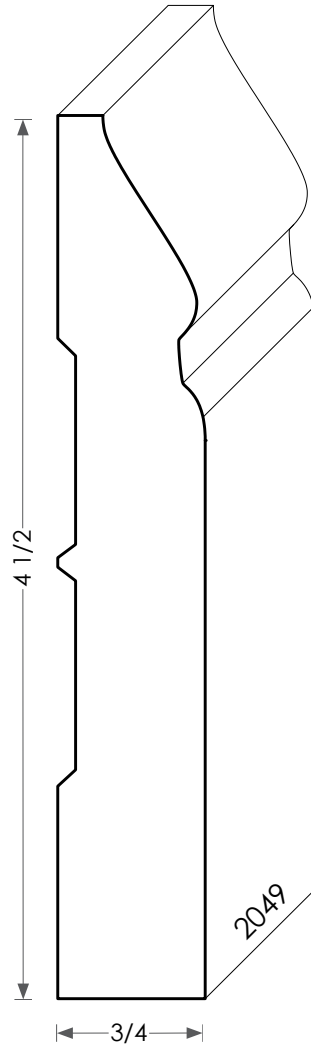

MOULDINGS ONE

Most baseboards can be modified for height

Wood Baseboard - 2049

PHYSICAL ADDRESS: 13851 STATION ROAD, MIDDLEFIELD, OHIO 44062
MAILING ADDRESS: THE HARDWOOD LUMBER COMPANY - P.O. BOX 15 BURTON, OHIO 44021
P. 440-834-3420 OR 1-877-708-4095 F. 440-834-3422
HOURS: MON.-FRI. 8AM-4:30PM, SAT. 8AM-12NOON
www.mouldingsone.com