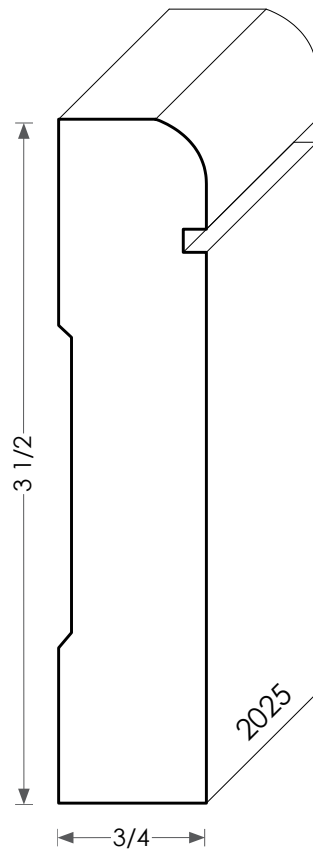

MOULDINGS ONE

Most baseboards can be modified for height

Wood Baseboard - 2025

PHYSICAL ADDRESS: 13851 STATION ROAD, MIDDLEFIELD, OHIO 44062
MAILING ADDRESS: THE HARDWOOD LUMBER COMPANY - P.O. BOX 15 BURTON, OHIO 44021
P. 440-834-3420 OR 1-877-708-4095 F. 440-834-3422
HOURS: MON.-FRI. 8AM-4:30PM, SAT. 8AM-12NOON
www.mouldingsone.com