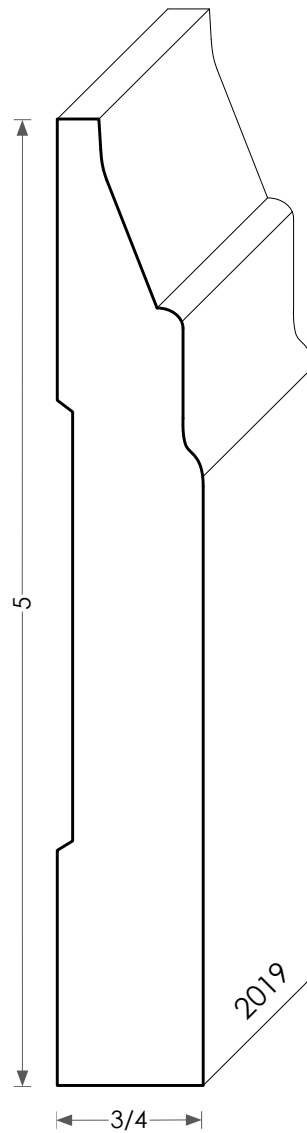

# MOULDINGS ONE

Most baseboards can be modified for height

Wood Baseboard - 2019

PHYSICAL ADDRESS: 13851 STATION ROAD, MIDDLEFIELD, OHIO 44062  
MAILING ADDRESS: THE HARDWOOD LUMBER COMPANY - P.O. BOX 15 BURTON, OHIO 44021  
P. 440-834-3420 OR 1-877-708-4095 F. 440-834-3422  
HOURS: MON.-FRI. 8AM-4:30PM, SAT. 8AM-12NOON  
[www.mouldingsone.com](http://www.mouldingsone.com)