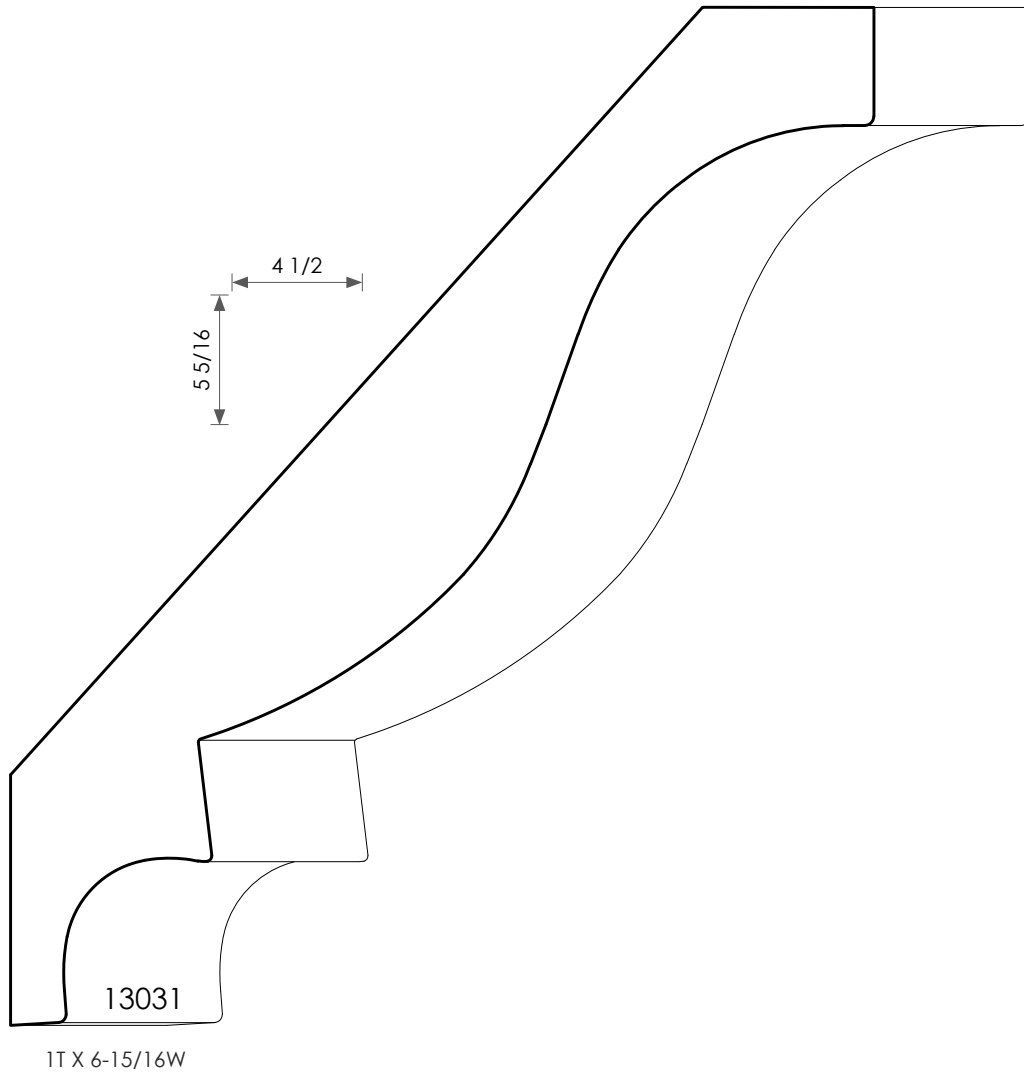

MOULDINGS ONE

MDF Crown - 13031

PHYSICAL ADDRESS: 13851 STATION ROAD, MIDDLEFIELD, OHIO 44062

MAILING ADDRESS: THE HARDWOOD LUMBER COMPANY - P.O. BOX 15 BURTON, OHIO 44021

P. 440-834-3420 OR 1-877-708-4095 F. 440-834-3422

HOURS: MON.-FRI. 8AM-4:30PM, SAT. 8AM-12NOON

www.mouldingsone.com