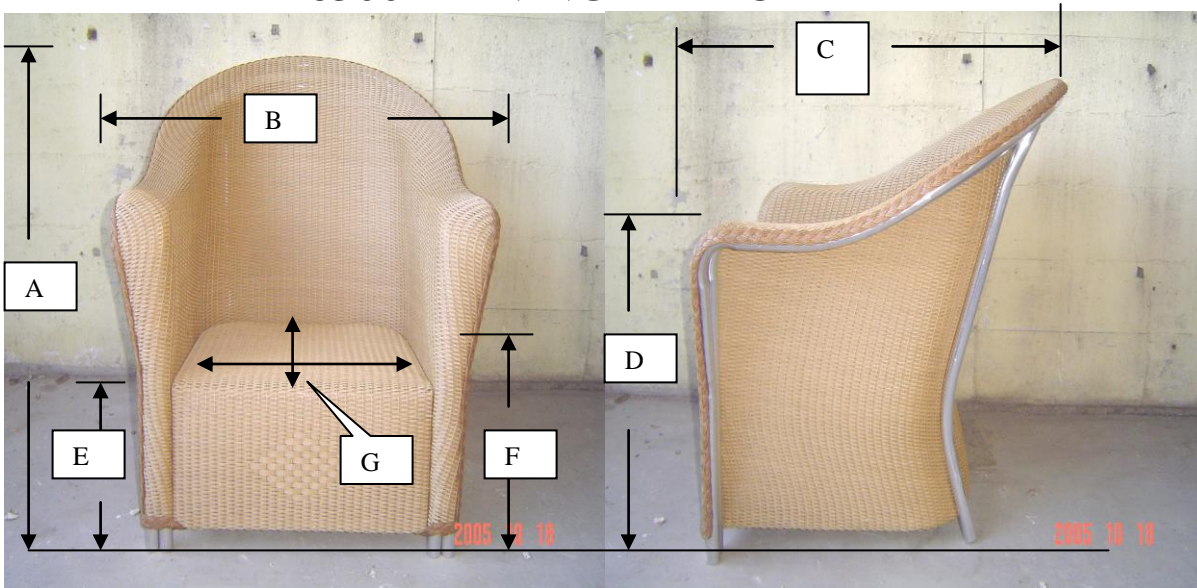

## 163001 DINING ARM CHAIR

A	Maximum Height	33"
B	Maximum Width	27 1/2"
C	Maximum Depth	25 1/2"
D	Floor to top of the arm	25 1/2"
E	Floor to top of the seat	14 3/4"
F	Floor to top of the cushion	19 1/4"
G	Seat Width and Depth	20 1/2" x 18"
H	Drop-in decking dimensions	20 1/2" x 14 1/8"