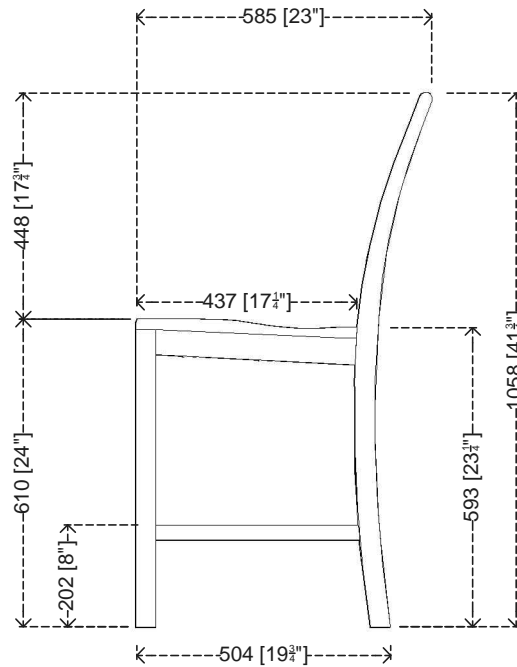

	Code SL10	Description ST. LUCIA COUNTER HEIGHT SIDE CHAIR	Date 2020.07.24	Material/Finishing SOLID TEAK	Overall Dimension (inch/mm)	Page
---	--------------	---	--------------------	----------------------------------	-----------------------------	------

**TOP VIEW**

**FRONT VIEW**

**RIGHT SECTION VIEW**