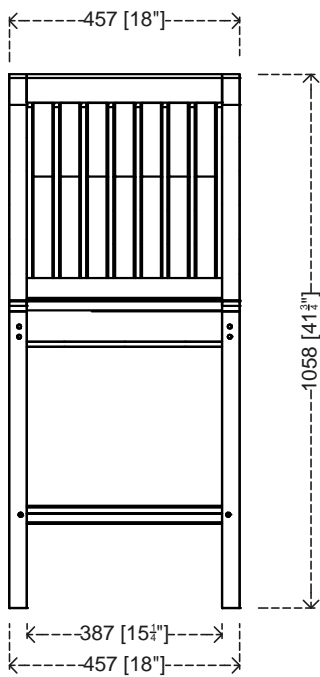

	Code SL10	Description ST. LUCIA COUNTER HEIGHT SIDE CHAIR	Date 2020.07.24	Material/Finishing SOLID TEAK	Overall Dimension (inch/mm)	Page
---	--------------	---	--------------------	----------------------------------	-----------------------------	------

**TOP VIEW**

**FRONT VIEW**

**RIGHT SECTION VIEW**