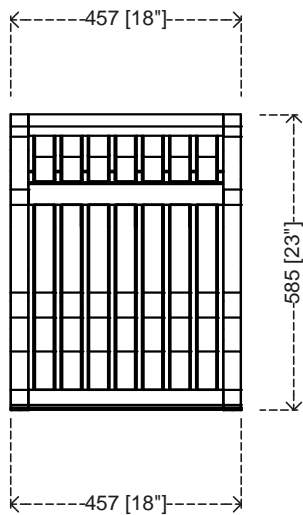

	Code SL10	Description ST. LUCIA COUNTER HEIGHT SIDE CHAIR	Date 2020.07.24	Material/Finishing SOLID TEAK	Overall Dimension (inch/mm)	Page
---	--------------	---	--------------------	----------------------------------	-----------------------------	------

**TOP VIEW**

**FRONT VIEW**

**RIGHT SECTION VIEW**