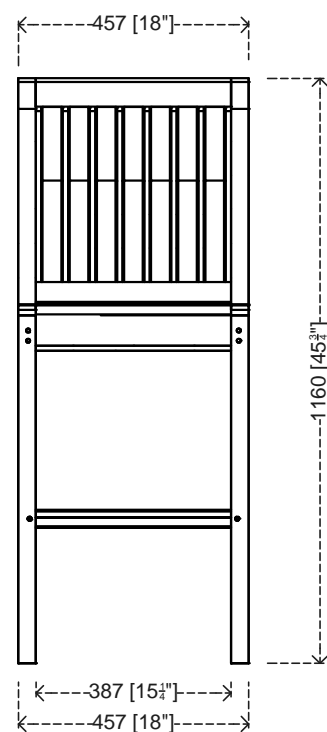

	Code	Description	Date	Material/Finishing	Overall Dimension (inch/mm)	Page
	SL08	ST. LUCIA BARCHAIR	08.08.2018	SOLID TEAK		

TOP VIEW

FRONT VIEW

RIGHT SECTION VIEW