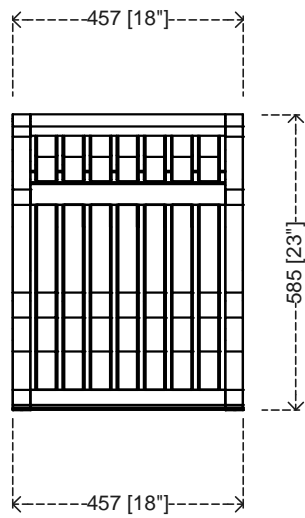

	Code	Description	Date	Material/Finishing	Overall Dimension (inch/mm)	Page
	SL08	ST. LUCIA BARCHAIR	08.08.2018	SOLID TEAK		

TOP VIEW

FRONT VIEW

RIGHT SECTION VIEW