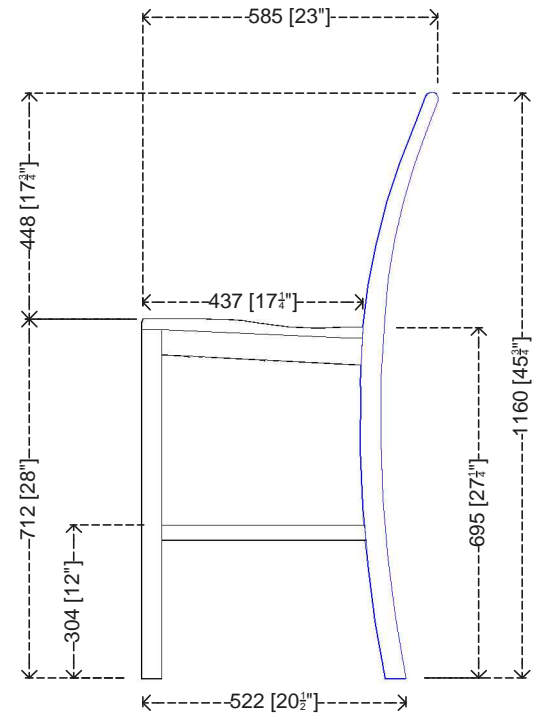

	Code	Description	Date	Material/Finishing	Overall Dimension (inch/mm)	Page
	SL08	ST. LUCIA BARCHAIR	08.08.2018	SOLID TEAK		

TOP VIEW

FRONT VIEW

RIGHT SECTION VIEW