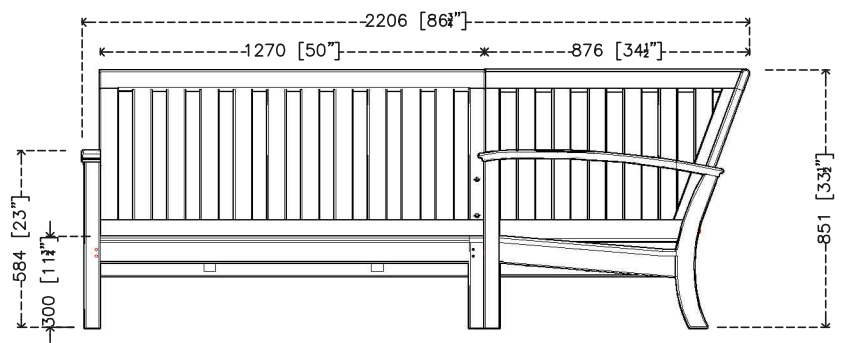

Code	Description	Date	Material/Finishing	Overall Dimension (inch/mm)	Page
	St. Lucia Sectional Set	2020-08-17	FINE SANDED SOLID TEAK		

TOP VIEW

SL25-SL40-SL35

FRONT VIEW