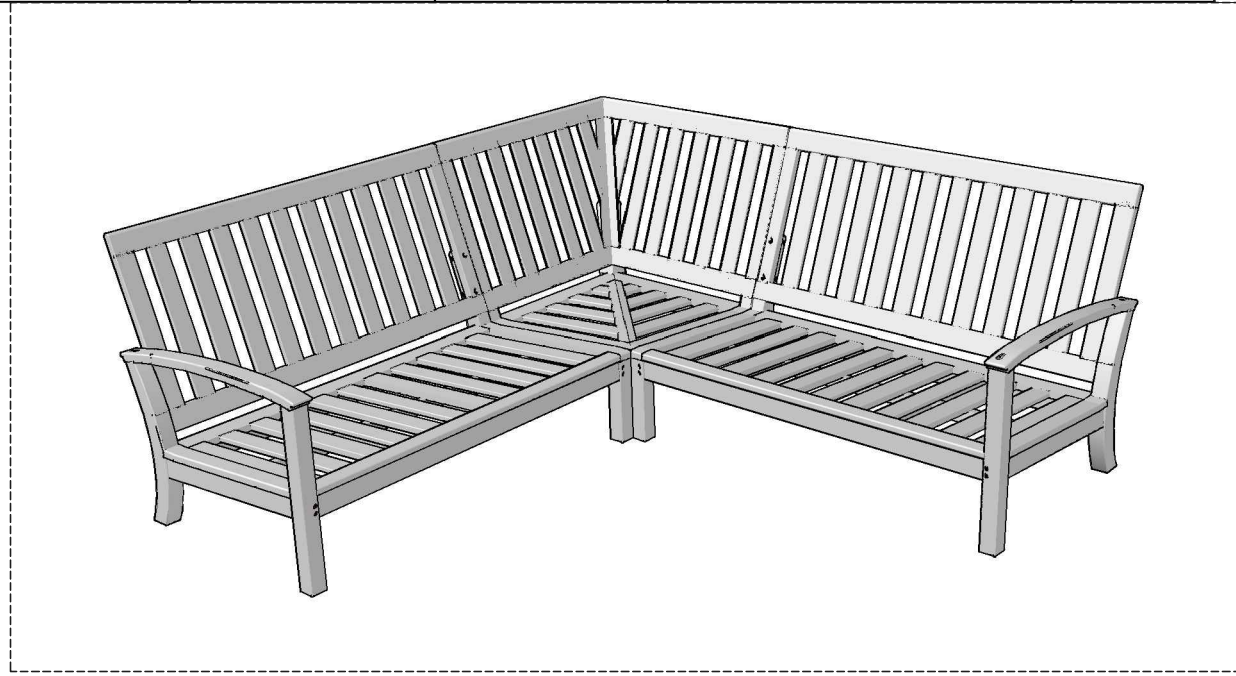

Code	Description	Date	Material/Finishing	Overall Dimension (inch/mm)	Page
	St. Lucia Sectional Set	2020-08-17	FINE SANDED SOLID TEAK		

TOP VIEW

SL25-SL40-SL35

FRONT VIEW