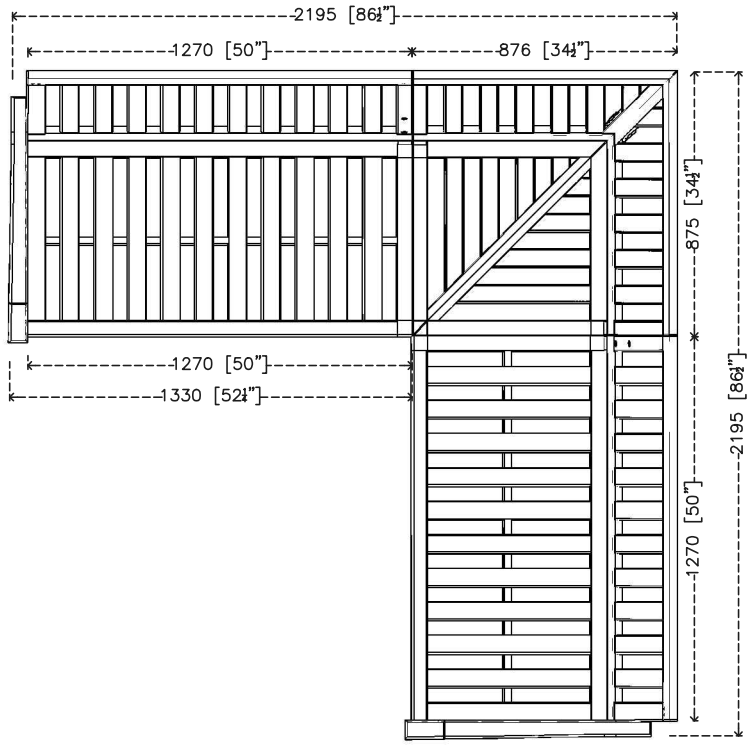

Code	Description	Date	Material/Finishing	Overall Dimension (inch/mm)	Page
	St. Lucia Sectional Set	2020-08-17	FINE SANDED SOLID TEAK		

TOP VIEW

SL25-SL40-SL35

FRONT VIEW