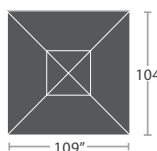

17 lbs. Pole Diameter: 1.5"

18 lbs. Pole Diameter: 1.5"

8' SQUARE
CANOPY | SF-5001-600
FRAME | SF-5001-771

8' ROUND
CANOPY | SF-5001-620
FRAME | SF-5001-770

8' Square Umbrella will not close when pair with Bar tables

21 lbs. Pole Diameter: 1.5"

16 lbs. Pole Diameter: 1.5"

9' SQUARE
CANOPY | SF-5001-603
FRAME | SF-5001-773

9' ROUND
CANOPY | SF-5001-623
FRAME | SF-5001-772

9' Square Umbrella will not close when pair with Dining and Bar tables

9' Round Umbrella will not close when pair with Bar tables

17 lbs. Pole Diameter: 1.5"

18 lbs. Pole Diameter: 1.5"

8' SQUARE DOUBLE VENTED
CANOPY | SF-5001-602
FRAME | SF-5001-771

8' ROUND DOUBLE VENTED
CANOPY | SF-5001-622
FRAME | SF-5001-770

8' Square Double Vented Umbrella will not close when pair with Bar tables

21 lbs. Pole Diameter: 1.5"

16 lbs. Pole Diameter: 1.5"

9' SQUARE DOUBLE VENTED
CANOPY | SF-5001-605
FRAME | SF-5001-773

9' ROUND DOUBLE VENTED
CANOPY | SF-5001-625
FRAME | SF-5001-772