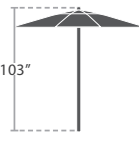

17 lbs. Pole Diameter: 1.5"

18 lbs. Pole Diameter: 1.5"

8' SQUARE
CANOPY | SF-5001-600
FRAME | SF-5001-771

8' ROUND
CANOPY | SF-5001-620
FRAME | SF-5001-770

8' Square Umbrella will not close when pair with Bar tables

21 lbs. Pole Diameter: 1.5"

16 lbs. Pole Diameter: 1.5"

9' SQUARE
CANOPY | SF-5001-603
FRAME | SF-5001-773

9' ROUND
CANOPY | SF-5001-623
FRAME | SF-5001-772

9' Square Umbrella will not close when pair with Dining and Bar tables

9' Round Umbrella will not close when pair with Bar tables

17 lbs. Pole Diameter: 1.5"

18 lbs. Pole Diameter: 1.5"

8' SQUARE DOUBLE VENTED
CANOPY | SF-5001-602
FRAME | SF-5001-771

8' ROUND DOUBLE VENTED
CANOPY | SF-5001-622
FRAME | SF-5001-770

8' Square Double Vented Umbrella will not close when pair with Bar tables

21 lbs. Pole Diameter: 1.5"

16 lbs. Pole Diameter: 1.5"

9' SQUARE DOUBLE VENTED
CANOPY | SF-5001-605
FRAME | SF-5001-773

9' ROUND DOUBLE VENTED
CANOPY | SF-5001-625
FRAME | SF-5001-772