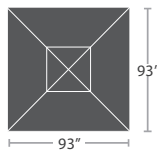

17 lbs. Pole Diameter: 1.5"

18 lbs. Pole Diameter: 1.5"

8' SQUARE
CANOPY | SF-5001-600
FRAME | SF-5001-771

8' ROUND
CANOPY | SF-5001-620
FRAME | SF-5001-770

8' Square Umbrella will not close when pair with Bar tables

21 lbs. Pole Diameter: 1.5"

16 lbs. Pole Diameter: 1.5"

9' SQUARE
CANOPY | SF-5001-603
FRAME | SF-5001-773

9' ROUND
CANOPY | SF-5001-623
FRAME | SF-5001-772

9' Square Umbrella will not close when pair with Dining and Bar tables

9' Round Umbrella will not close when pair with Bar tables

17 lbs. Pole Diameter: 1.5"

18 lbs. Pole Diameter: 1.5"

8' SQUARE DOUBLE VENTED
CANOPY | SF-5001-602
FRAME | SF-5001-771

8' ROUND DOUBLE VENTED
CANOPY | SF-5001-622
FRAME | SF-5001-770