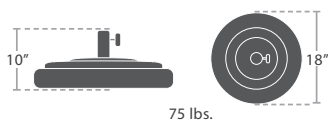

MATERIAL OVERVIEW

POWDER COATED ALUMINUM FRAME | ALL POWDER COATING OPTIONS AVAILABLE ONLY FOR UMBRELLA POLE | RIBS, PARTS, COMPONENTS AND FINIAL COME IN WHITE | FIBERGLASS RIBS ARE NOT POWDER COATED | AWNING GRADE FABRIC | CUSTOM SHAPES, SIZES, STYLES AND PRINTING AVAILABLE

17 lbs. Pole Diameter: 1.5"

18 lbs. Pole Diameter: 1.5"

8' Square Umbrella will not close when pair with Bar tables

21 lbs. Pole Diameter: 1.5"

16 lbs. Pole Diameter: 1.5"

9' Square Umbrella will not close when pair with Dining and Bar tables

9' Round Umbrella will not close when pair with Bar tables

17 lbs. Pole Diameter: 1.5"

18 lbs. Pole Diameter: 1.5"

8' Square Double Vented Umbrella will not close when pair with Bar tables

21 lbs. Pole Diameter: 1.5"

16 lbs. Pole Diameter: 1.5"

9' Square Double Vented Umbrella will not close when pair with Dining and Bar tables

9' Round Umbrella will not close when pair with Bar tables

75 lbs.

135 lbs.

135 lbs.