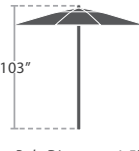

17 lbs. Pole Diameter: 1.5"

18 lbs. Pole Diameter: 1.5"

8' SQUARE
CANOPY | SF-5001-600
FRAME | SF-5001-771

8' ROUND
CANOPY | SF-5001-620
FRAME | SF-5001-770

8' Square Umbrella will not close when pair with Bar tables

21 lbs. Pole Diameter: 1.5"

16 lbs. Pole Diameter: 1.5"

9' SQUARE
CANOPY | SF-5001-603
FRAME | SF-5001-773

9' ROUND
CANOPY | SF-5001-623
FRAME | SF-5001-772

9' Square Umbrella will not close when pair with Dining and Bar tables

9' Round Umbrella will not close when pair with Bar tables

17 lbs. Pole Diameter: 1.5"

18 lbs. Pole Diameter: 1.5"

8' SQUARE DOUBLE VENTED
CANOPY | SF-5001-602
FRAME | SF-5001-771

8' ROUND DOUBLE VENTED
CANOPY | SF-5001-622
FRAME | SF-5001-770

8' Square Double Vented Umbrella will not close when pair with Bar tables

21 lbs. Pole Diameter: 1.5"

16 lbs. Pole Diameter: 1.5"

9' SQUARE DOUBLE VENTED
CANOPY | SF-5001-605
FRAME | SF-5001-773

9' ROUND DOUBLE VENTED
CANOPY | SF-5001-625
FRAME | SF-5001-772