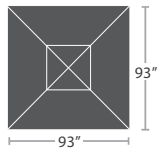

17 lbs. Pole Diameter: 1.5"

18 lbs. Pole Diameter: 1.5"

8' SQUARE
CANOPY | SF-5001-600
FRAME | SF-5001-771

8' ROUND
CANOPY | SF-5001-620
FRAME | SF-5001-770

8' Square Umbrella will not close when pair with Bar tables

21 lbs. Pole Diameter: 1.5"

16 lbs. Pole Diameter: 1.5"

9' SQUARE
CANOPY | SF-5001-603
FRAME | SF-5001-773

9' ROUND
CANOPY | SF-5001-623
FRAME | SF-5001-772

9' Square Umbrella will not close when pair with Dining and Bar tables