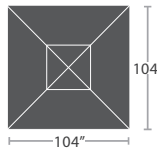

17 lbs. Pole Diameter: 1.5"

18 lbs. Pole Diameter: 1.5"

8' SQUARE
CANOPY | SF-5001-600
FRAME | SF-5001-771

8' ROUND
CANOPY | SF-5001-620
FRAME | SF-5001-770

8' Square Umbrella will not close when pair with Bar tables

21 lbs. Pole Diameter: 1.5"

16 lbs. Pole Diameter: 1.5"

9' SQUARE
CANOPY | SF-5001-603
FRAME | SF-5001-773

9' ROUND
CANOPY | SF-5001-623
FRAME | SF-5001-772

9' Square Umbrella will not close when pair with Dining and Bar tables

9' Round Umbrella will not close when pair with Bar tables

17 lbs. Pole Diameter: 1.5"

18 lbs. Pole Diameter: 1.5"

8' SQUARE DOUBLE VENTED
CANOPY | SF-5001-602
FRAME | SF-5001-771

8' ROUND DOUBLE VENTED
CANOPY | SF-5001-622
FRAME | SF-5001-770