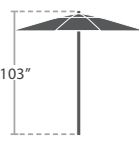

17 lbs. Pole Diameter: 1.5"

18 lbs. Pole Diameter: 1.5"

8' SQUARE
CANOPY | SF-5001-600
FRAME | SF-5001-771

8' ROUND
CANOPY | SF-5001-620
FRAME | SF-5001-770

8' Square Umbrella will not close when pair with Bar tables

21 lbs. Pole Diameter: 1.5"

16 lbs. Pole Diameter: 1.5"

9' SQUARE
CANOPY | SF-5001-603
FRAME | SF-5001-773

9' ROUND
CANOPY | SF-5001-623
FRAME | SF-5001-772

9' Square Umbrella will not close when pair with Dining and Bar tables

9' Round Umbrella will not close when pair with Bar tables

17 lbs. Pole Diameter: 1.5"

18 lbs. Pole Diameter: 1.5"

8' SQUARE DOUBLE VENTED
CANOPY | SF-5001-602
FRAME | SF-5001-771

8' ROUND DOUBLE VENTED
CANOPY | SF-5001-622
FRAME | SF-5001-770

8' Square Double Vented Umbrella will not close when pair with Bar tables

21 lbs. Pole Diameter: 1.5"

16 lbs. Pole Diameter: 1.5"

9' SQUARE DOUBLE VENTED
CANOPY | SF-5001-605
FRAME | SF-5001-773

9' ROUND DOUBLE VENTED
CANOPY | SF-5001-625
FRAME | SF-5001-772