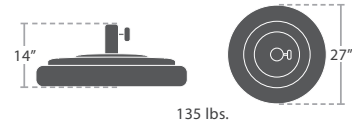

MATERIAL OVERVIEW

POWDER COATED ALUMINUM FRAME | ALL POWDER COATING OPTIONS AVAILABLE ONLY FOR UMBRELLA POLE | RIBS, PARTS, COMPONENTS AND FINIAL COME IN WHITE | FIBERGLASS RIBS ARE NOT POWDER COATED | AWNING GRADE FABRIC | CUSTOM SHAPES, SIZES, STYLES AND PRINTING AVAILABLE

17 lbs. Pole Diameter: 1.5"

18 lbs. Pole Diameter: 1.5"

8' Square Umbrella will not close when pair with Bar tables

21 lbs. Pole Diameter: 1.5"

16 lbs. Pole Diameter: 1.5"

9' Square Umbrella will not close when pair with Dining and Bar tables

9' Round Umbrella will not close when pair with Bar tables

17 lbs. Pole Diameter: 1.5"

18 lbs. Pole Diameter: 1.5"

8' Square Double Vented Umbrella will not close when pair with Bar tables

21 lbs. Pole Diameter: 1.5"

16 lbs. Pole Diameter: 1.5"

9' Square Double Vented Umbrella will not close when pair with Dining and Bar tables

9' Round Umbrella will not close when pair with Bar tables

75 lbs.

135 lbs.

135 lbs.