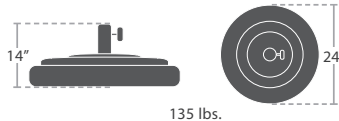

MATERIAL OVERVIEW

POWDER COATED ALUMINUM FRAME | ALL POWDER COATING OPTIONS AVAILABLE ONLY FOR UMBRELLA POLE | RIBS, PARTS, COMPONENTS AND FINIAL COME IN WHITE | FIBERGLASS RIBS ARE NOT POWDER COATED | AWNING GRADE FABRIC | CUSTOM SHAPES, SIZES, STYLES AND PRINTING AVAILABLE

17 lbs. Pole Diameter: 1.5"

18 lbs. Pole Diameter: 1.5"

8' Square Umbrella will not close when pair with Bar tables

21 lbs. Pole Diameter: 1.5"

16 lbs. Pole Diameter: 1.5"

9' Square Umbrella will not close when pair with Dining and Bar tables

9' Round Umbrella will not close when pair with Bar tables

17 lbs. Pole Diameter: 1.5"

18 lbs. Pole Diameter: 1.5"

8' Square Double Vented Umbrella will not close when pair with Bar tables

21 lbs. Pole Diameter: 1.5"

16 lbs. Pole Diameter: 1.5"

9' Square Double Vented Umbrella will not close when pair with Dining and Bar tables

9' Round Umbrella will not close when pair with Bar tables

75 lbs.

135 lbs.

135 lbs.