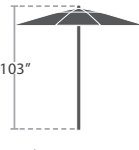

17 lbs. Pole Diameter: 1.5"

18 lbs. Pole Diameter: 1.5"

8' SQUARE
CANOPY | SF-5001-600
FRAME | SF-5001-771

8' ROUND
CANOPY | SF-5001-620
FRAME | SF-5001-770

8' Square Umbrella will not close when pair with Bar tables

21 lbs. Pole Diameter: 1.5"

16 lbs. Pole Diameter: 1.5"

9' SQUARE
CANOPY | SF-5001-603
FRAME | SF-5001-773

9' ROUND
CANOPY | SF-5001-623
FRAME | SF-5001-772

9' Square Umbrella will not close when pair with Dining and Bar tables

9' Round Umbrella will not close when pair with Bar tables

17 lbs. Pole Diameter: 1.5"

18 lbs. Pole Diameter: 1.5"

8' SQUARE DOUBLE VENTED
CANOPY | SF-5001-602
FRAME | SF-5001-771

8' ROUND DOUBLE VENTED
CANOPY | SF-5001-622
FRAME | SF-5001-770

8' Square Double Vented Umbrella will not close when pair with Bar tables

21 lbs. Pole Diameter: 1.5"

16 lbs. Pole Diameter: 1.5"

9' SQUARE DOUBLE VENTED
CANOPY | SF-5001-605
FRAME | SF-5001-773

9' ROUND DOUBLE VENTED
CANOPY | SF-5001-625
FRAME | SF-5001-772