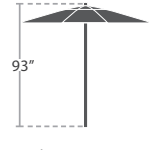

17 lbs. Pole Diameter: 1.5"

18 lbs. Pole Diameter: 1.5"

8' SQUARE
CANOPY | SF-5001-600
FRAME | SF-5001-771

8' ROUND
CANOPY | SF-5001-620
FRAME | SF-5001-770

8' Square Umbrella will not close when pair with Bar tables

21 lbs. Pole Diameter: 1.5"

16 lbs. Pole Diameter: 1.5"

9' SQUARE
CANOPY | SF-5001-603
FRAME | SF-5001-773

9' ROUND
CANOPY | SF-5001-623
FRAME | SF-5001-772

9' Square Umbrella will not close when pair with Dining and Bar tables

9' Round Umbrella will not close when pair with Bar tables

17 lbs. Pole Diameter: 1.5"

18 lbs. Pole Diameter: 1.5"

8' SQUARE DOUBLE VENTED
CANOPY | SF-5001-602
FRAME | SF-5001-771

8' ROUND DOUBLE VENTED
CANOPY | SF-5001-622
FRAME | SF-5001-770

8' Square Double Vented Umbrella will not close when pair with Bar tables

21 lbs. Pole Diameter: 1.5"

16 lbs. Pole Diameter: 1.5"

9' SQUARE DOUBLE VENTED
CANOPY | SF-5001-605
FRAME | SF-5001-773

9' ROUND DOUBLE VENTED
CANOPY | SF-5001-625
FRAME | SF-5001-772