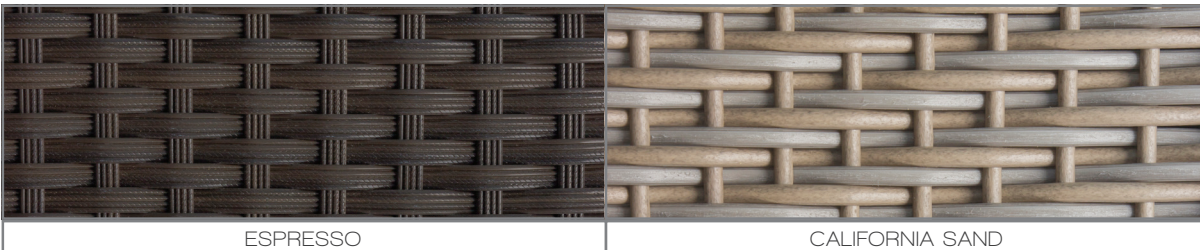

MATERIAL OVERVIEW

POWDER COATED ALUMINUM FRAME | UPHOLSTERY OR AWNING GRADE FABRIC CANOPY | NO STANDARD CUSHIONS INCLUDED WHERE APPLICABLE

SF-2022-222

DAYBED SF-2022-222

READY TO SHIP

SF-2022-225

CANOPY SF-2022-225

MADE TO ORDER

STOCKED IN

ESPRESSO

CALIFORNIA SAND