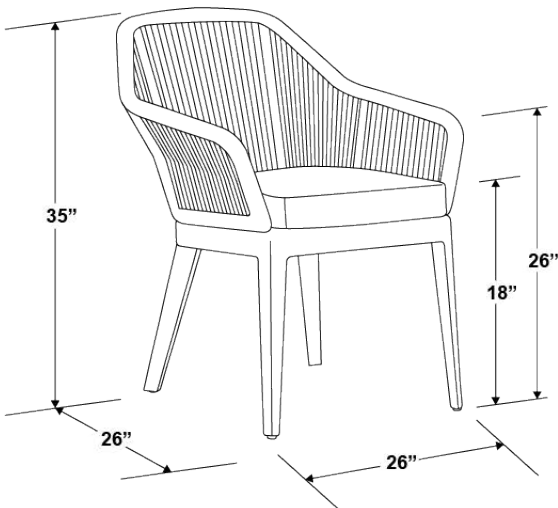

## MILANO DINING CHAIR

SKU 4101-1

### SPECS

Width: 26"

Depth: 26"

Height: 35"

Arm Height: 26"

Seat Height: 18"

Weight: 15 lbs

- Fully welded, powder coated aluminum frame.
- Wrapped in weather-resistant, colorfast outdoor rope in charcoal-grey.
- Weather resistant, high-resiliency foam cushions.
- Stocked in Premium Sunbrella fabric in Echo Ash.
- Non-marking plastic glides.
- Commercial Quality Construction.
- Standard 54" fabric COM yardage required: 1 Yard.