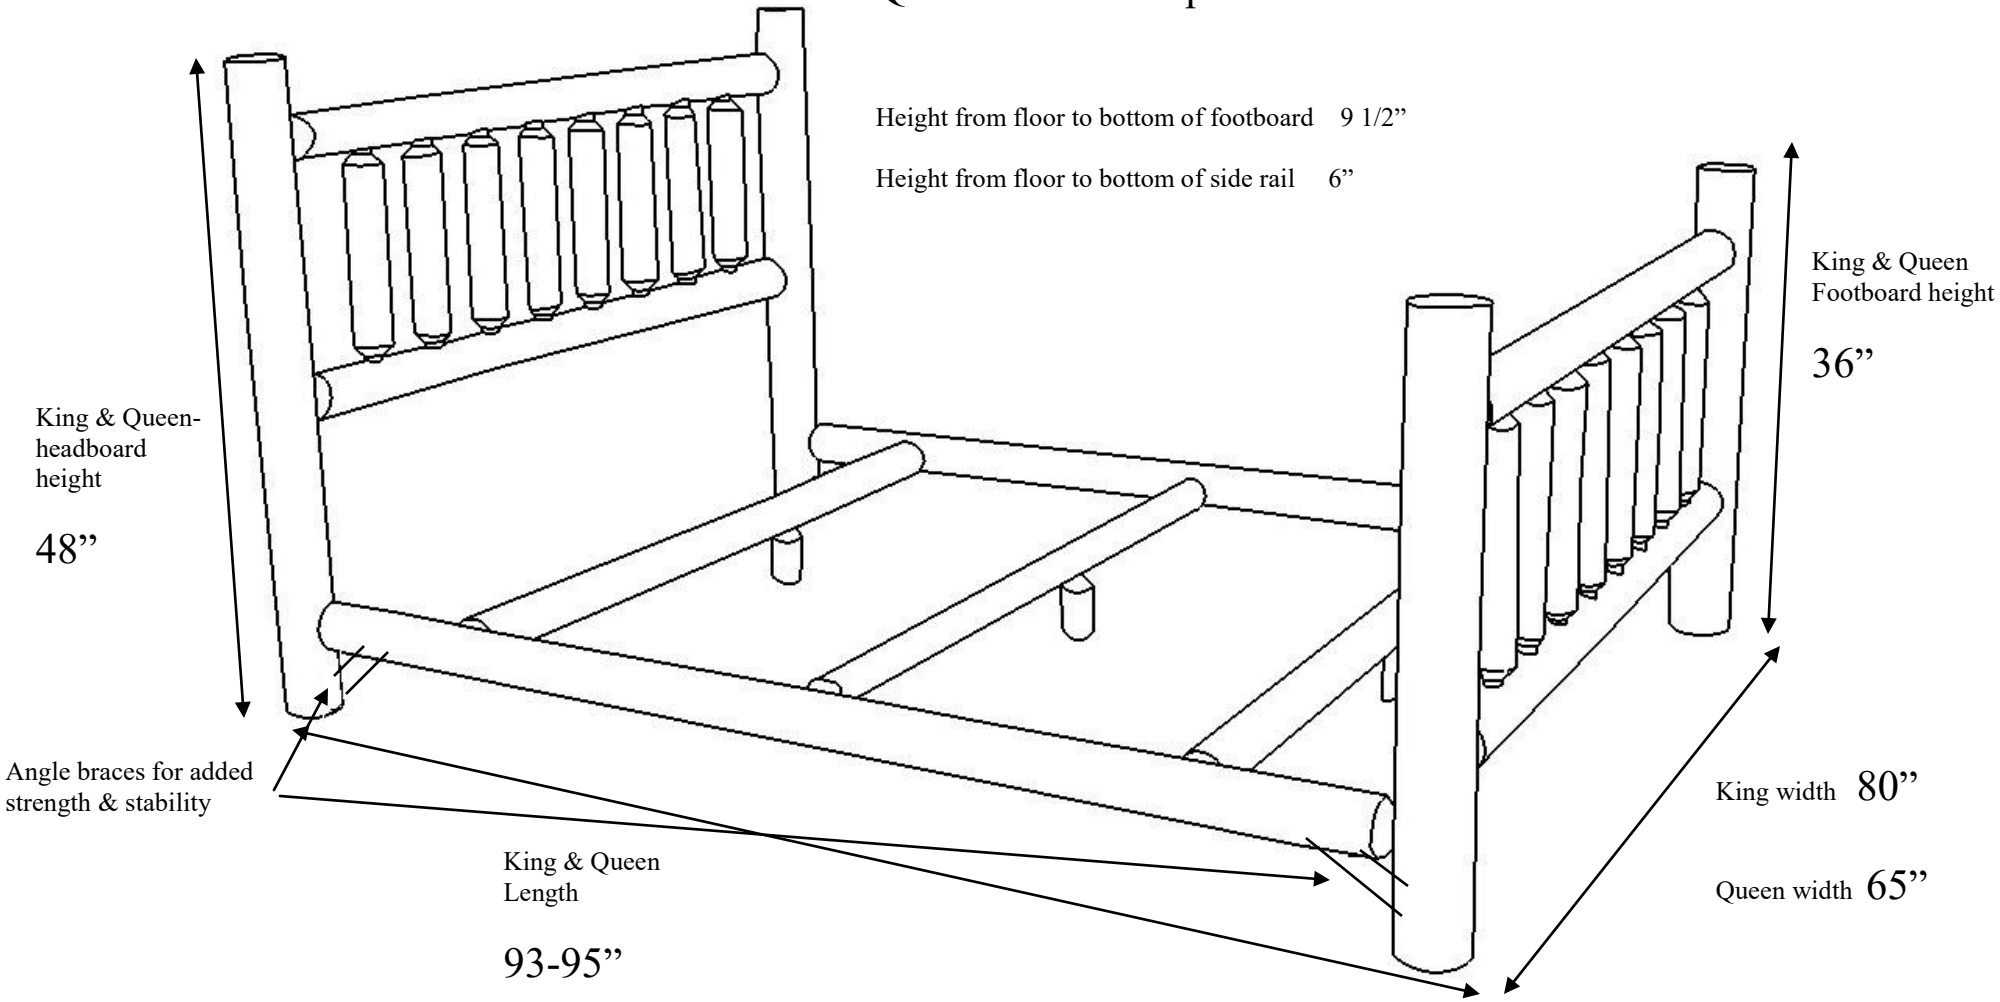

King bed has 9 spindles

Queen bed has 8 spindles

Height from floor to bottom of footboard 9 1/2"

Height from floor to bottom of side rail 6"

King & Queen headboard height

48"

Angle braces for added strength & stability

King & Queen Length

93-95"

King & Queen Footboard height

36"

King width 80"

Queen width 65"