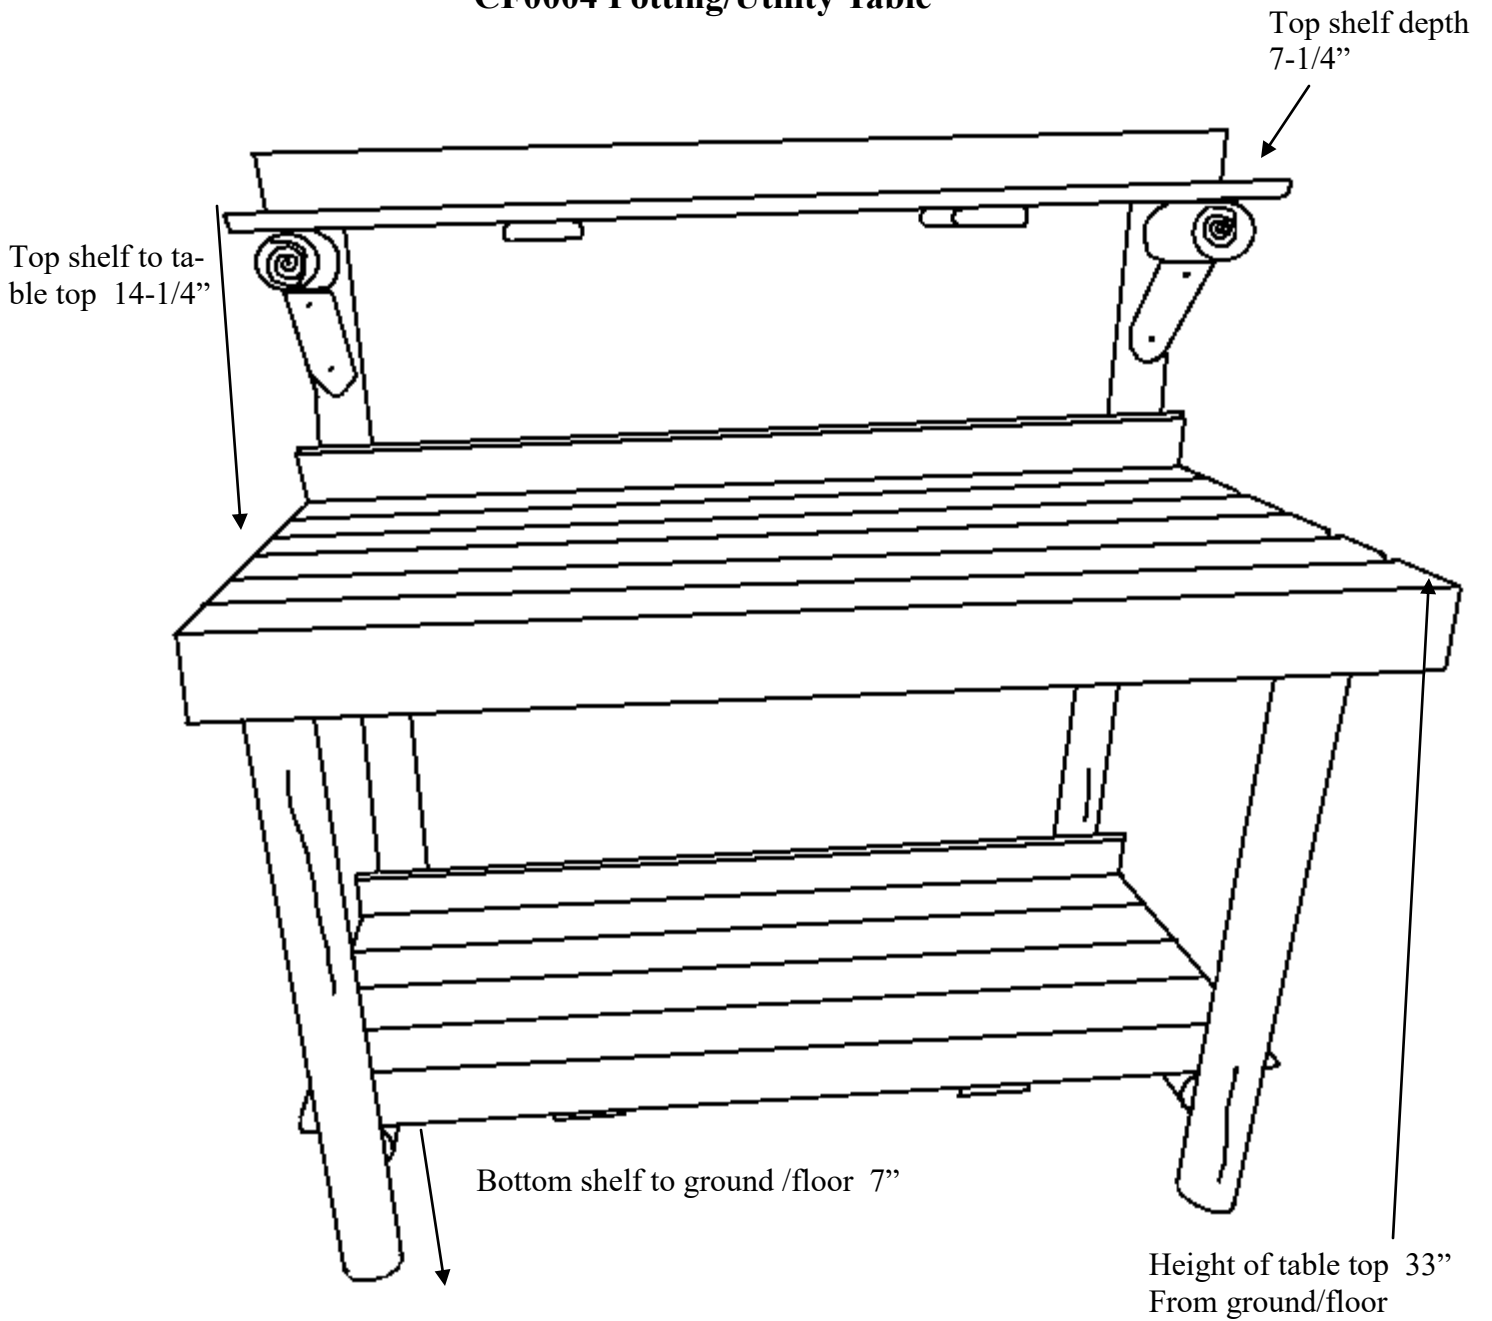

# CF0004 Potting/Utility Table

Potting/Utility table width 48"