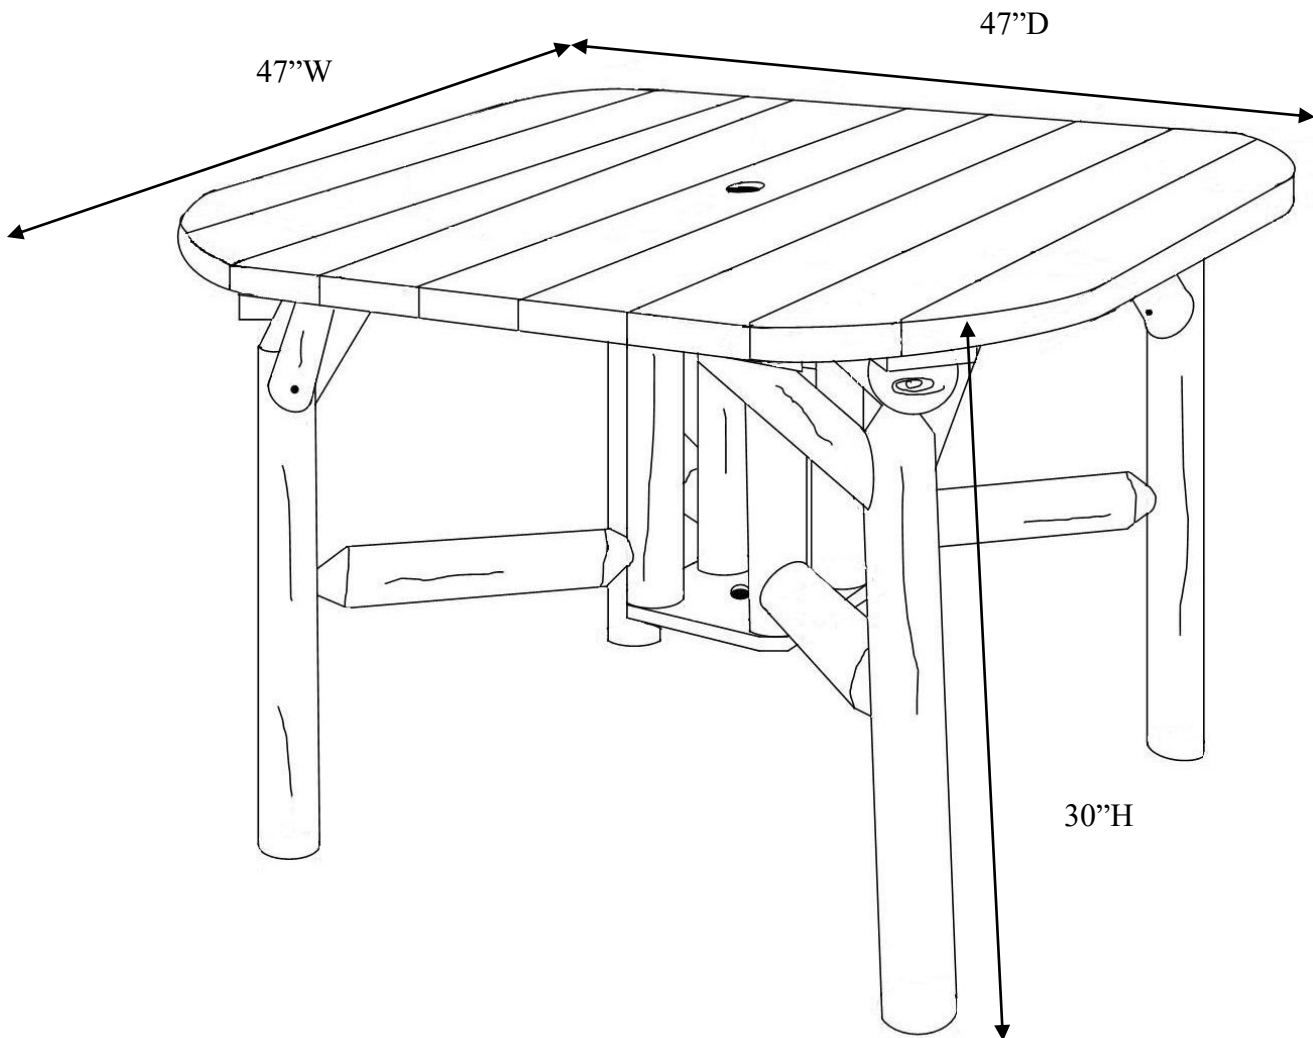

CF1130 Cedar Log Dining Chair

DIMENSIONS & FEATURES

- Overall average dimensions 28\"/>
- Seat width 19\"/>
- Seat depth 18\"/>
- Contoured seat slats
- Weight capacity of 350 lbs.
- 100% Northern White Cedar
- Seat and back portions are pre-assembled
- Complete set of hardware and instructions.
- Made in the USA

CF1247 Roundabout Dining Table

DIMENSIONS & FEATURES

- Overall average dimensions 47"W x 47"D x 30"H
- Weight capacity of 300 lbs.
- Logs made from 100% Northern White Cedar
- Table top made from Northern White Pine
- Table top is pre-assembled in two halves
- Leg assemblies are pre-assembled
- Center hole in table top and support brace for umbrella
- Complete set of hardware and instructions
- Made in the USA