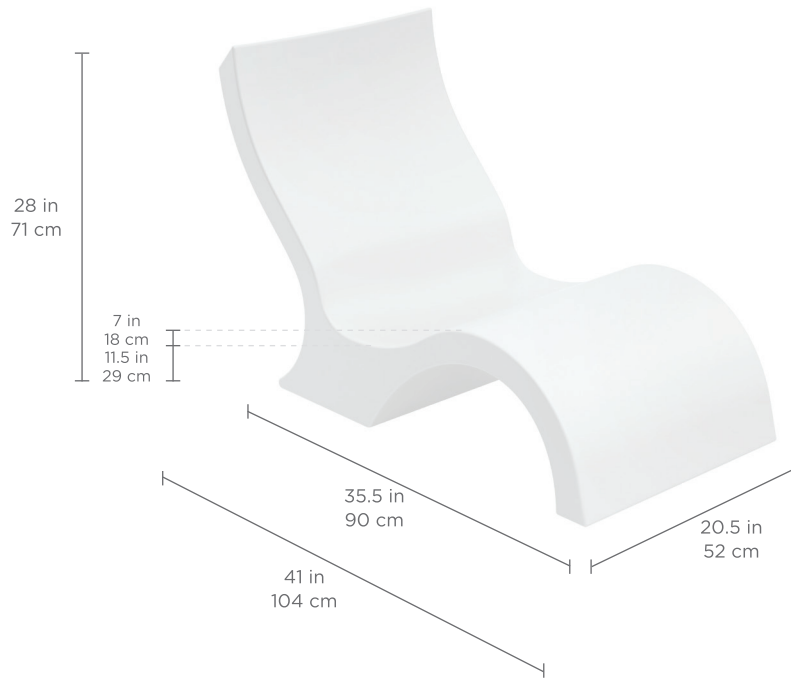

SIGNATURE

LOWBACK CHAIR

FEATURES

- Designed for up to 9 inches of water or on-deck
- Perfect for residential or commercial settings
- Built to withstand sun, weather, and chemicals of any pool or outdoor environment
- Compatible with all pool types, including vinyl
- Crafted from a high-quality, UV20 rated resin, color stabilized for up to 20,000 hours of direct sunlight
- Easy set up via threaded plug system
- No assembly required
- Available in multiple colors

SPECIFICATIONS

Overall Length: 41 in | 104 cm
Overall Width: 20.5 in | 52 cm
Overall Height: 28 in | 71 cm
Footprint Length: 35.5 in | 90 cm

Seat Height: 7 in | 18 cm
Knee Height: 11.5 in | 29 cm
Water Depth: Designed for up to 9 in | 23 cm of water
Weight Empty: 25 lbs | 11 kg
Weight Full: 125 lbs | 57 kg

SIGNATURE

LOWBACK CHAIR

WATER DEPTH

- For water depths of more than 9 in | 22 cm, we recommend a Signature Lowback Chair Riser
- Product may drift, float, or bob in the drift zone
- To learn more about water depth, visit ledgeloungers.com/faqs

LAYOUT SUGGESTIONS

- Minimum tanning ledge length is the same regardless of water depth
- 0 in | 0 cm to 9 in | 22 cm ledge depth requires a minimum ledge length of 34 in | 86 cm