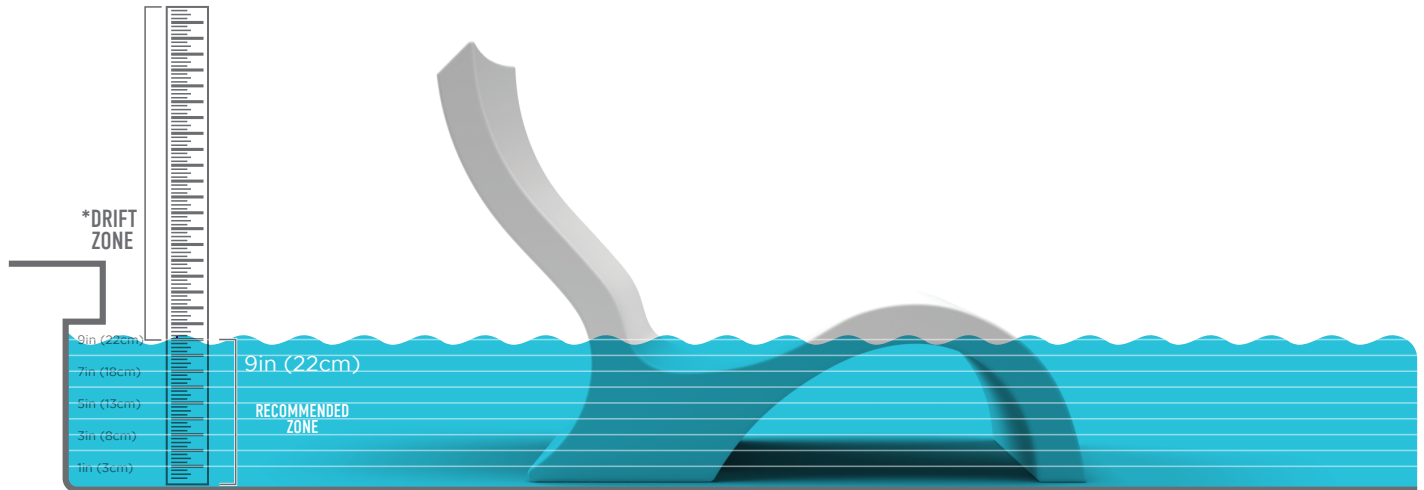

SIGNATURE

LOWBACK CHAIR

FEATURES

- Designed for up to 9 inches of water or on-deck
- Perfect for residential or commercial settings
- Built to withstand sun, weather, and chemicals of any pool or outdoor environment
- Compatible with all pool types, including vinyl
- Crafted from a high-quality, UV20 rated resin, color stabilized for up to 20,000 hours of direct sunlight
- Easy set up via threaded plug system
- No assembly required
- Available in multiple colors

SPECIFICATIONS

Overall Length: 41 in | 104 cm
Overall Width: 20.5 in | 52 cm
Overall Height: 28 in | 71 cm
Footprint Length: 35.5 in | 90 cm

Seat Height: 7 in | 18 cm
Knee Height: 11.5 in | 29 cm
Water Depth: Designed for up to 9 in | 23 cm of water
Weight Empty: 25 lbs | 11 kg
Weight Full: 125 lbs | 57 kg

SIGNATURE

LOWBACK CHAIR

WATER DEPTH

- For water depths of more than 9 in | 22 cm, we recommend a Signature Lowback Chair Riser
- Product may drift, float, or bob in the drift zone
- To learn more about water depth, visit ledgeloungers.com/faqs

LAYOUT SUGGESTIONS

- Minimum tanning ledge length is the same regardless of water depth
- 0 in | 0 cm to 9 in | 22 cm ledge depth requires a minimum ledge length of 34 in | 86 cm