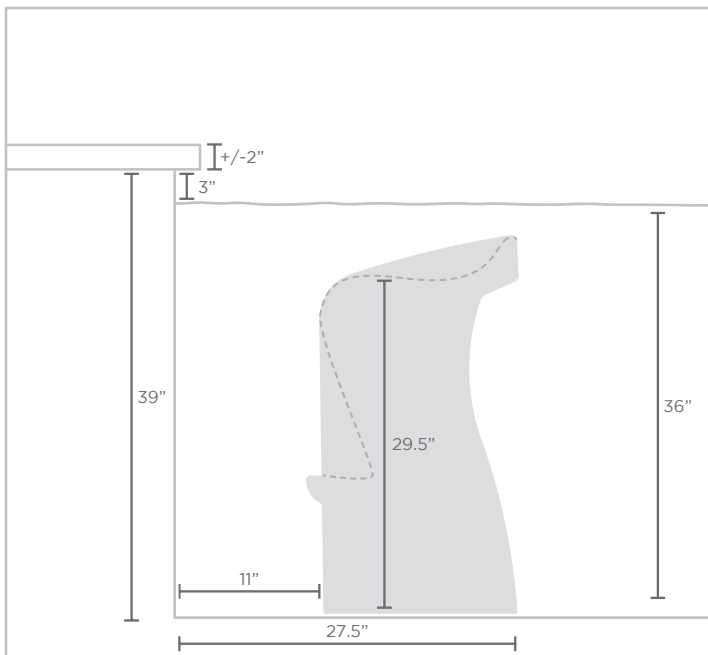

SPECIFICATIONS

Overall Length: 18.5 in | 47 cm
Overall Width: 18 in | 46 cm
Overall Height: 33 in | 84 cm

Seat Height: 29.5 in | 75 cm
Weight with Feet: 29 lbs | 13 kg
Weight without Feet: 17 lbs | 8 kg

SIGNATURE

BARSTOOL

WATER DEPTH

- The Signature Barstool works in any depth
- Can be repositioned as often as desired
- To learn more about water depth, visit ledgeloungers.com/faqs

LAYOUT SUGGESTIONS

- The guidelines below are suggested when using your pools ledge or coping with the Barstool

BARSTOOL FULLY SUBMERGED

SIGNATURE

BARSTOOL COUNTER HEIGHT

FEATURES

- Designed for in-pool or on-deck use
- Designed for 24-40 in | 61-102 cm water depths
- Perfect for residential or commercial settings
- Built to withstand sun, weather, and chemicals of any pool or outdoor environment
- Compatible with all pool types, including vinyl
- Crafted from a high-quality, UV20 rated resin, color stabilized for up to 20,000 hours of direct sunlight
- Easily adjustable feet for leveling on any surface
- No assembly required
- Available in multiple colors

SPECIFICATIONS

Overall Length: 18.5 in | 47 cm
Overall Width: 18 in | 46 cm
Overall Height: 21.5 in | 55 cm

Seat Height: 18 in | 46 cm
Weight with Feet: 23 lbs | 10 kg
Weight without Feet: 12 lbs | 5 kg