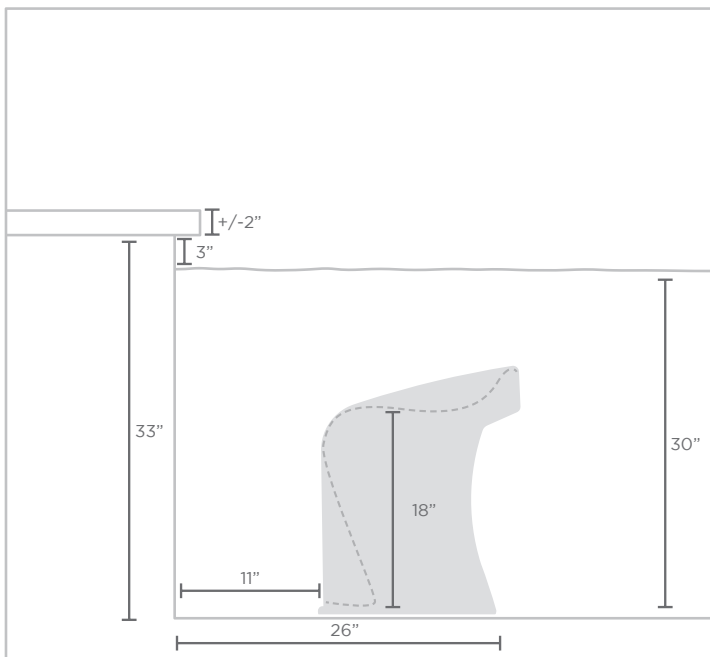

SIGNATURE

BARSTOOL COUNTER HEIGHT

WATER DEPTH

- The Signature Barstool Counter Height works in any depth
- Can be repositioned as often as desired
- To learn more about water depth, visit ledgeloungers.com/faqs

LAYOUT SUGGESTIONS

- The guidelines below are suggested when using your pools ledge or coping with the Barstool

BARSTOOL COUNTER HEIGHT FULLY SUBMERGED