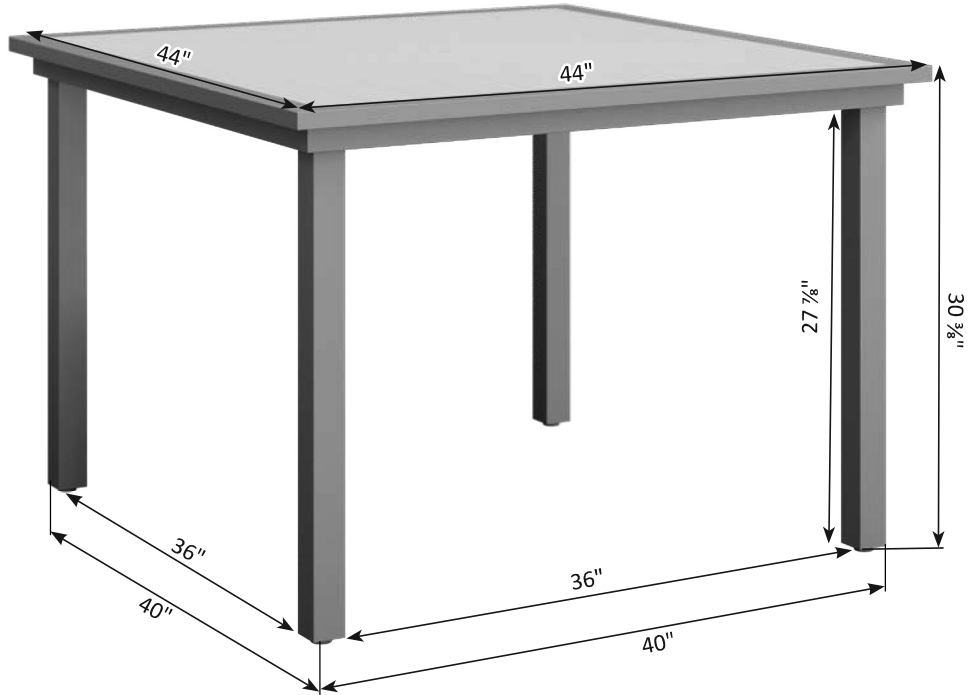

Vida Collection Dimensions

FM-79

Vida Tables come with umbrella holes

Vida Dining Height 44 Square Table Poly Top

Vida Bar Height 44 Square Table Poly Top