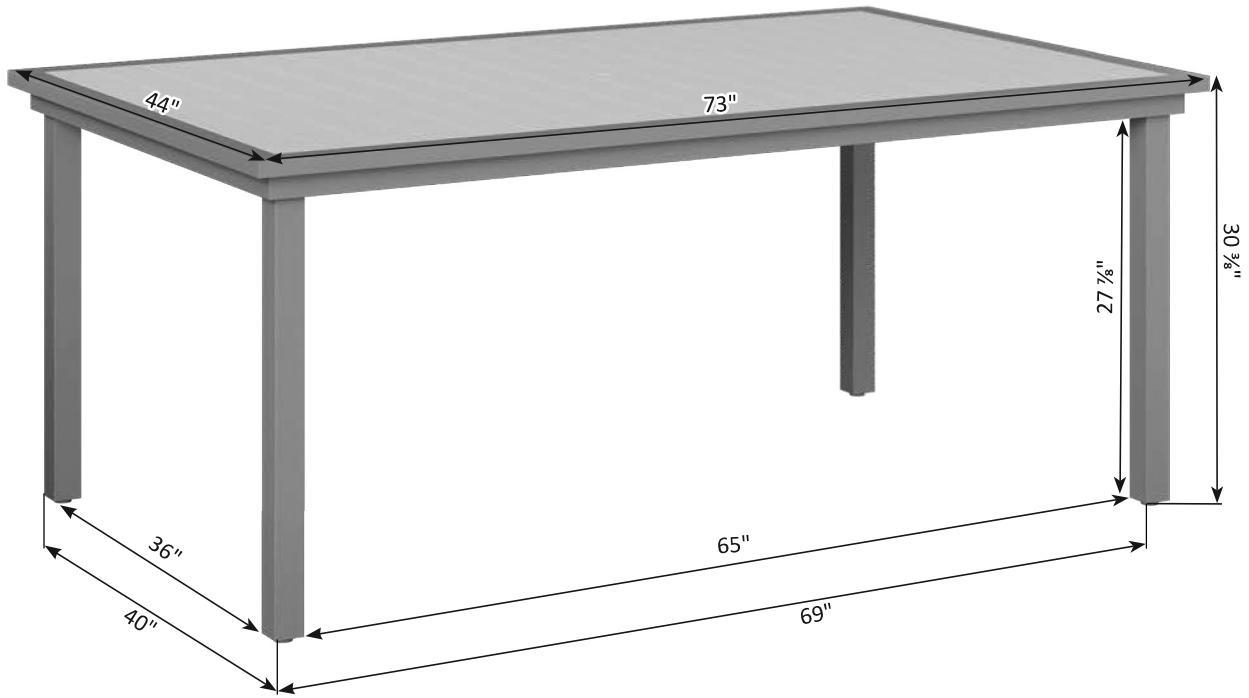

# Vida Collection Dimensions

\*Vida Tables come with umbrella holes\*

Vida Dining Height 44x73 Table Poly Top

Vida Bar Height 44x73 Table Poly Top