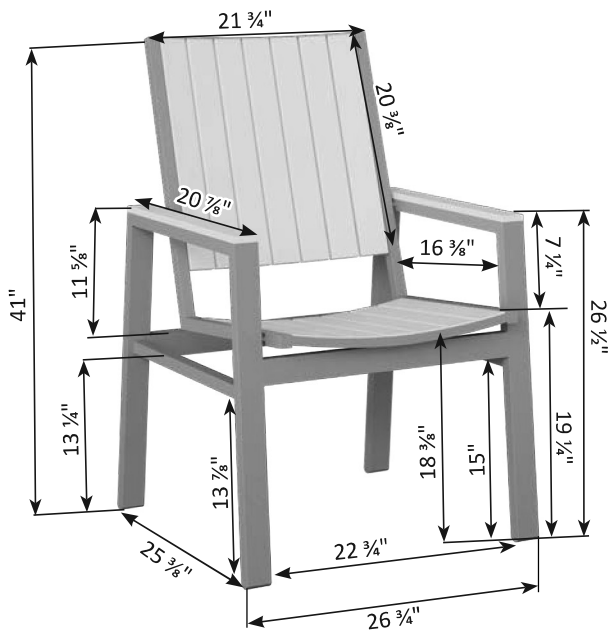

Vida Collection Dimensions

FM-73

Vida Dining Height Poly Chair

Vida Dining Height Poly Swivel Rocker

Vida Bar Height Poly Chair

Vida Bar Height Poly Swivel Chair