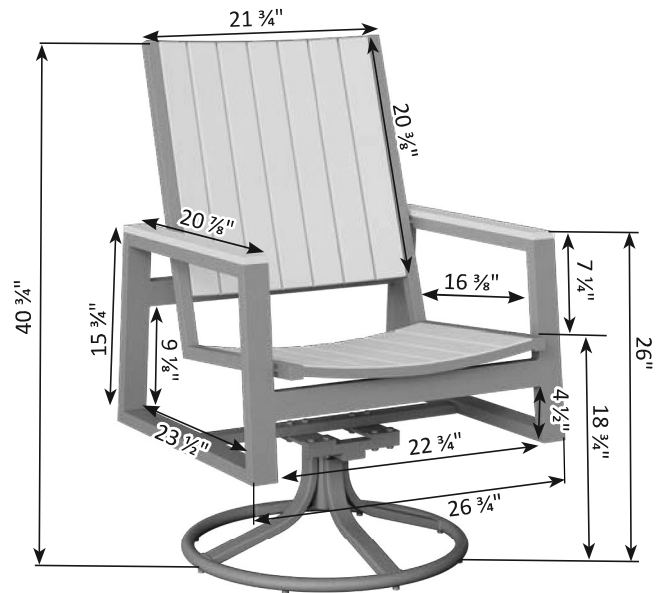

Vida Collection Dimensions

FM-73

Vida Dining Height Poly Chair

Vida Dining Height Poly Swivel Rocker

Vida Bar Height Poly Chair

Vida Bar Height Poly Swivel Chair