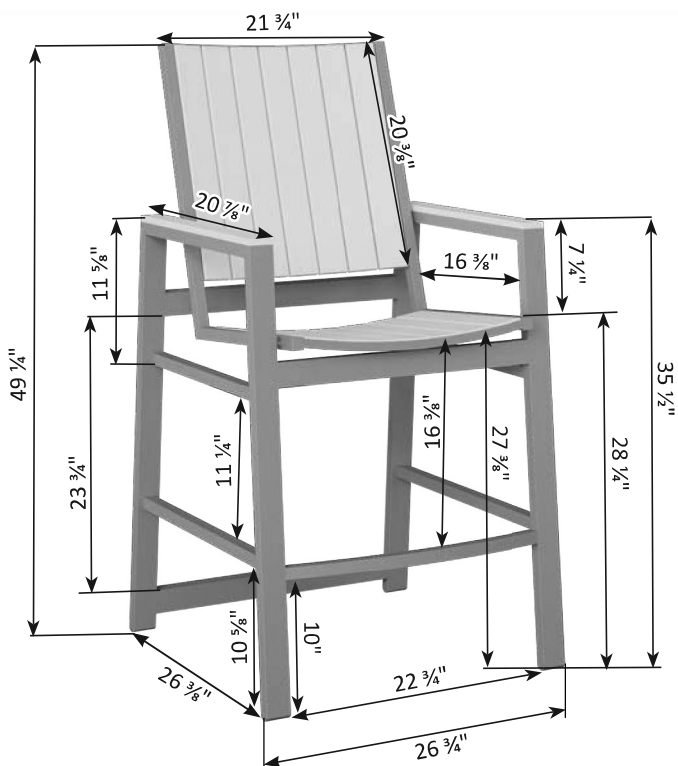

Vida Collection Dimensions

FM-73

Vida Dining Height Poly Chair

Vida Dining Height Poly Swivel Rocker

Vida Bar Height Poly Chair

Vida Bar Height Poly Swivel Chair