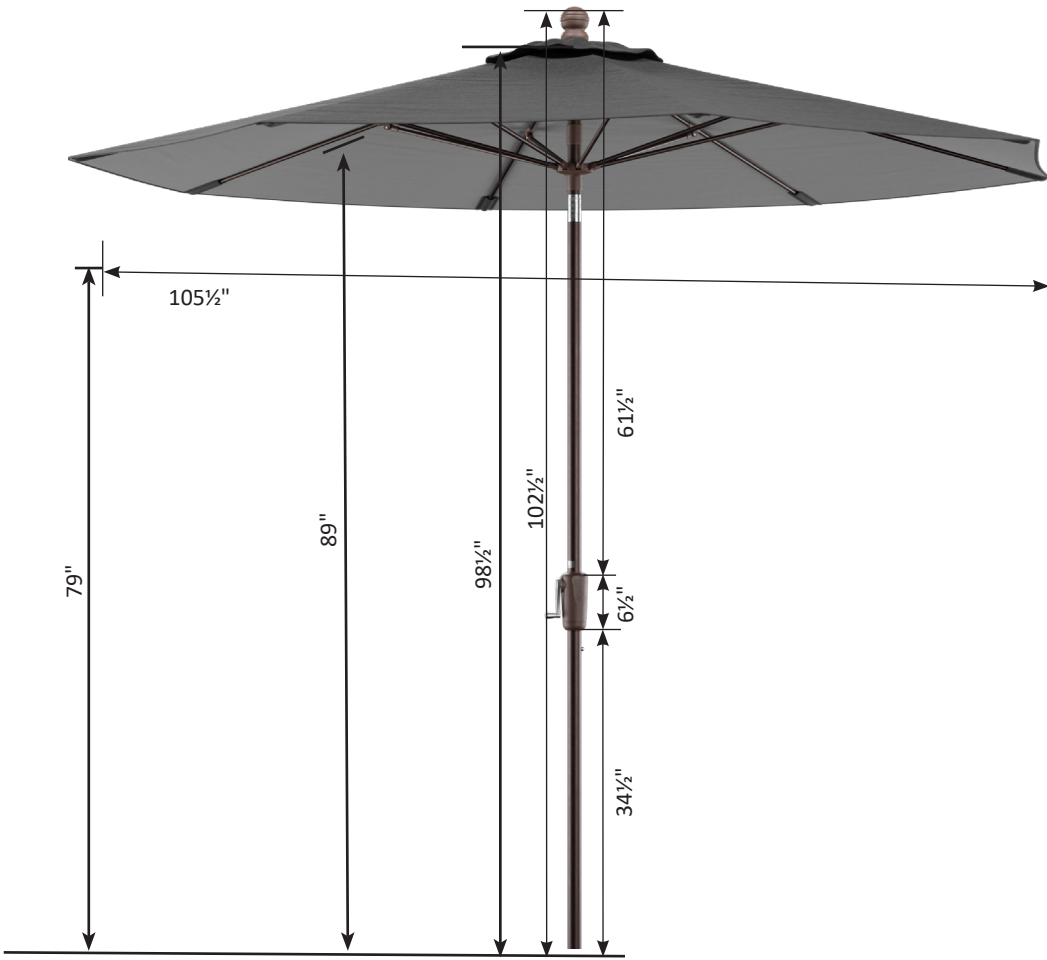

Umbrella Dimensions

9' Octagon Umbrella (Fiberglass/Auto)

44" Umbrella Extension Pole