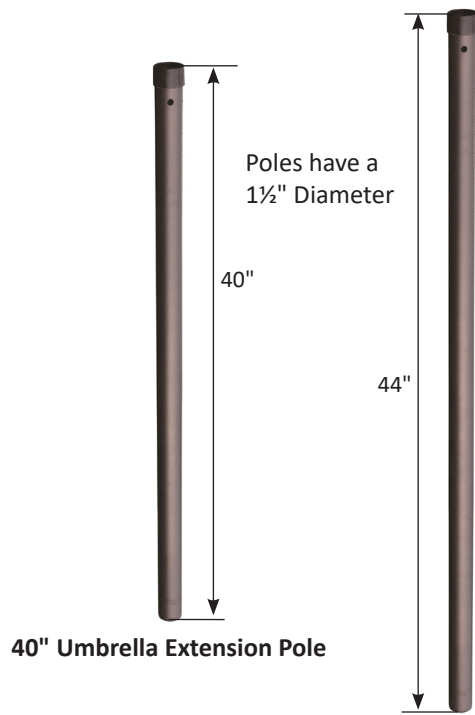

Umbrella Dimensions

9' Octagon Umbrella (Fiberglass/Auto)

44" Umbrella Extension Pole