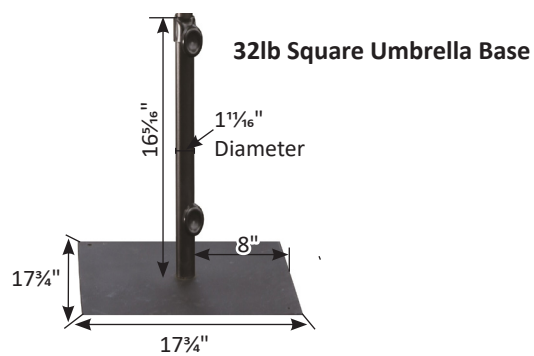

Umbrella Dimensions

9' Octagon Umbrella (Fiberglass/Auto)

32lb Square Umbrella Base

40" Umbrella Extension Pole

44" Umbrella Extension Pole