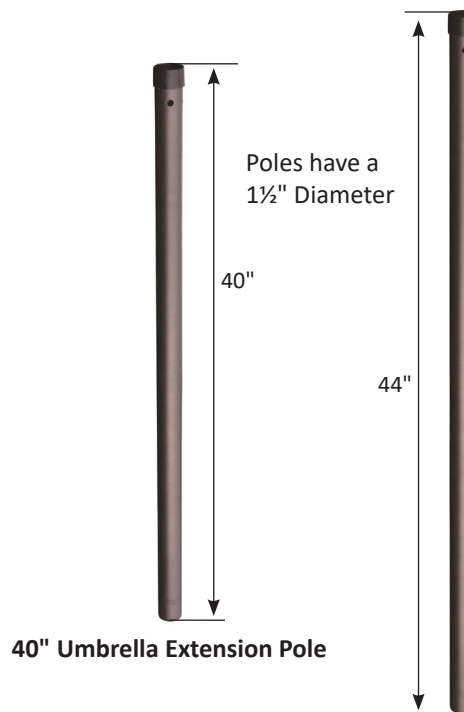

Umbrella Dimensions

9' Octagon Umbrella (Fiberglass/Auto)

32lb Square Umbrella Base

40" Umbrella Extension Pole

44" Umbrella Extension Pole