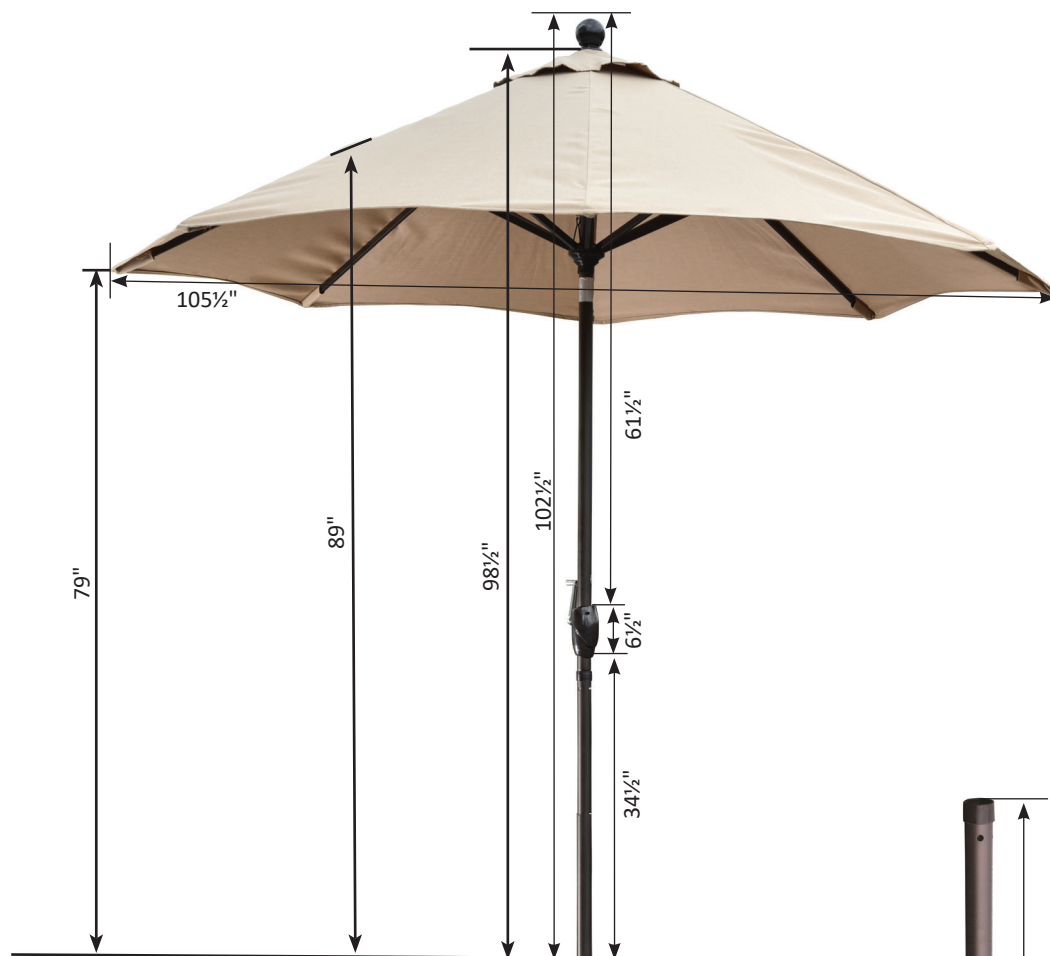

Umbrella Dimensions

9' Octagon Umbrella (Fiberglass/Auto)

32lb Square Umbrella Base

40" Umbrella Extension Pole

44" Umbrella Extension Pole