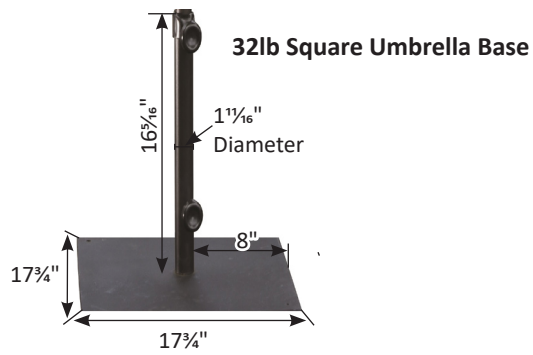

Umbrella Dimensions

9' Octagon Umbrella (Fiberglass/Auto)

44" Umbrella Extension Pole