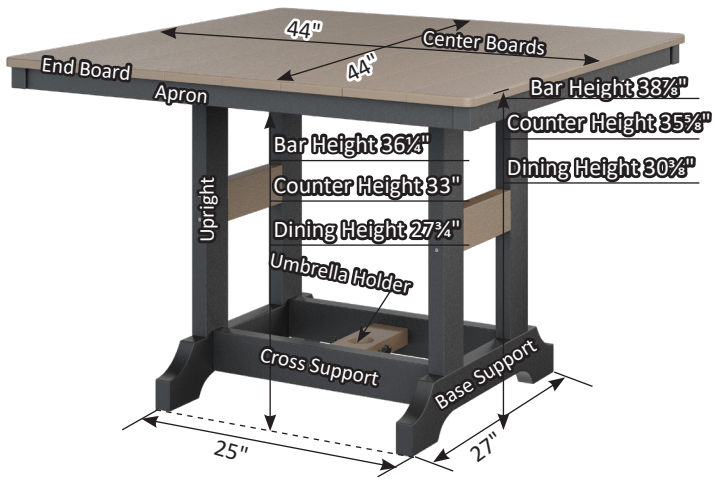

Garden Classic Table Dimensions

Garden Classic Tables come with umbrella holes

28" Square Table

44" Square Table

44"x72" Rectangular Table

44"x96" Rectangular Table