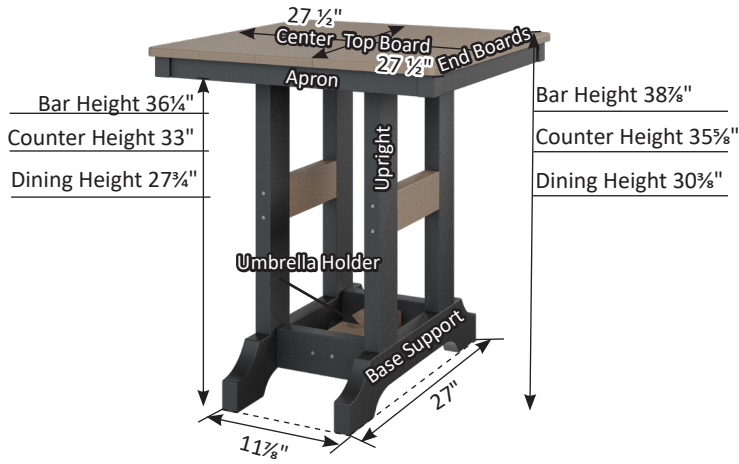

Garden Classic Table Dimensions

Garden Classic Tables come with umbrella holes

28" Square Table

44" Square Table

44"x72" Rectangular Table

44"x96" Rectangular Table