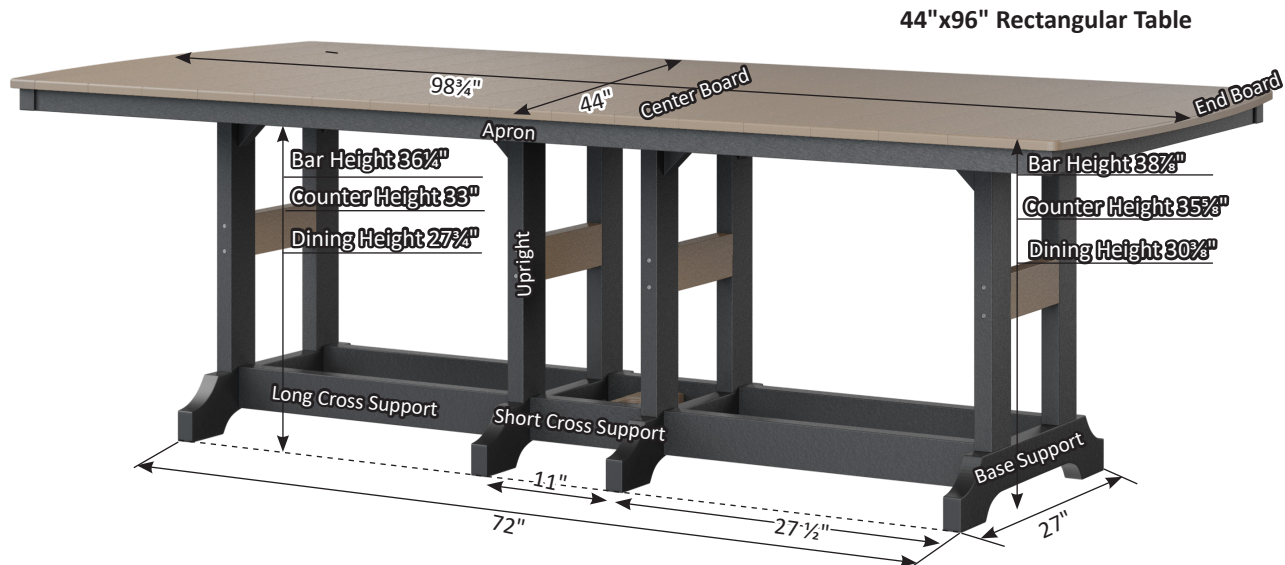

Garden Classic Table Dimensions

Garden Classic Tables come with umbrella holes

28" Square Table

44" Square Table

44"x72" Rectangular Table

44"x96" Rectangular Table