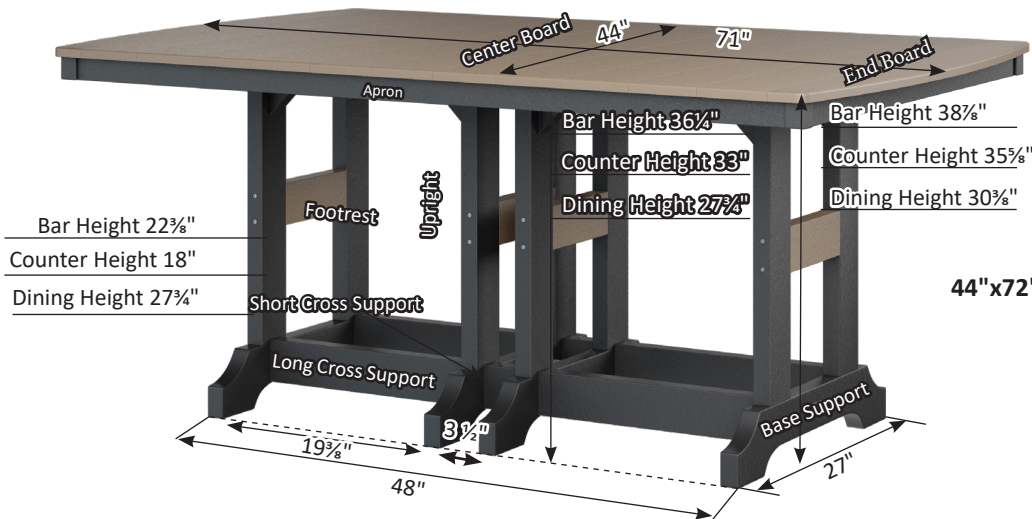

Garden Classic Table Dimensions

Garden Classic Tables come with umbrella holes

28" Square Table

44" Square Table

44"x72" Rectangular Table

44"x96" Rectangular Table