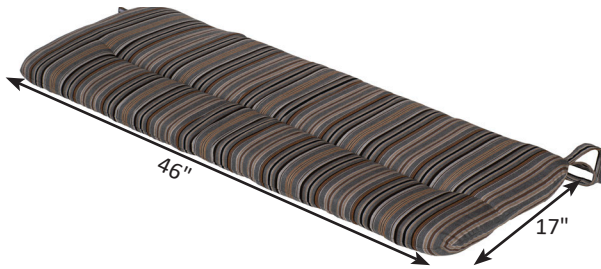

Seat Cushion Dimensions

****ALL SEAT CUSHIONS ARE 2" THICK & TIGHTENING STRAPS ARE 14" LONG****

Double Seat Casual-Back Seat Cushion
Fits: Double Casual Swing & Garden Bench

Bristol Dining Chair Seat Cushion
Fits Bristol Swivel and Stationary, Dining, Counter Bar and XT Chairs

44" Dining Bench Cushion

Fits: Garden Classic 44" Dining & Counter Height Bench

Three Seat Casual-Back Seat Cushion

Fits: Three Seat Casual Back Swing

Porch Rocker Seat Cushion

Fits: Porch Rocker

66" Dining Bench Cushion

Fits: Garden Classic 66" Dining & Counter Height Bench

Mayhew Chat Dining Seat Cushion

Fits Mayhew Chat Dining Swivel and Stationary, Dining, Counter Bar and XT Chairs