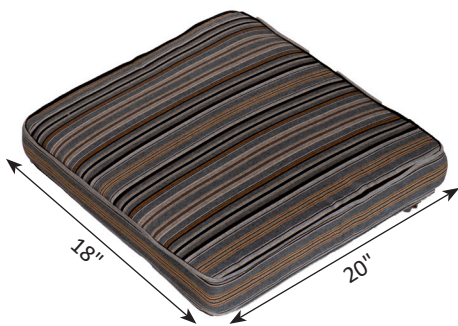

Seat Cushion Dimensions

****ALL SEAT CUSHIONS ARE 2" THICK & TIGHTENING STRAPS ARE 14" LONG****

Double Seat Casual-Back Seat Cushion
Fits: Double Casual Swing & Garden Bench

Bristol Dining Chair Seat Cushion
Fits Bristol Swivel and Stationary, Dining, Counter Bar and XT Chairs

44" Dining Bench Cushion

Fits: Garden Classic 44" Dining & Counter Height Bench

Three Seat Casual-Back Seat Cushion

Fits: Three Seat Casual Back Swing

Porch Rocker Seat Cushion

Fits: Porch Rocker

66" Dining Bench Cushion

Fits: Garden Classic 66" Dining & Counter Height Bench

Mayhew Chat Dining Seat Cushion

Fits Mayhew Chat Dining Swivel and Stationary, Dining, Counter Bar and XT Chairs