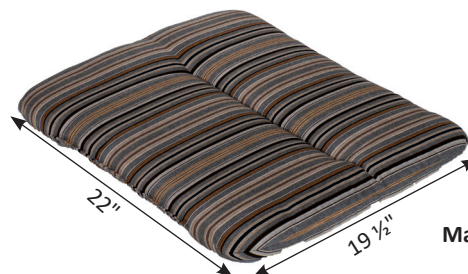

Seat Cushion Dimensions

****ALL SEAT CUSHIONS ARE 2" THICK & TIGHTENING STRAPS ARE 14" LONG****

Double Seat Casual-Back Seat Cushion
Fits: Double Casual Swing & Garden Bench

Bristol Dining Chair Seat Cushion
Fits Bristol Swivel and Stationary, Dining, Counter Bar and XT Chairs

44" Dining Bench Cushion

Fits: Garden Classic 44" Dining & Counter Height Bench

Three Seat Casual-Back Seat Cushion

Fits: Three Seat Casual Back Swing

Porch Rocker Seat Cushion

Fits: Porch Rocker

66" Dining Bench Cushion

Fits: Garden Classic 66" Dining & Counter Height Bench

Mayhew Chat Dining Seat Cushion

Fits Mayhew Chat Dining Swivel and Stationary, Dining, Counter Bar and XT Chairs