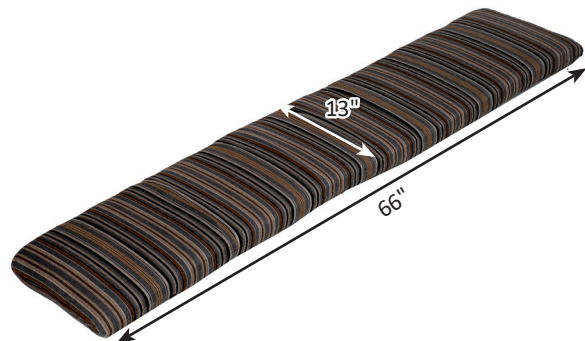

Seat Cushion Dimensions

****ALL SEAT CUSHIONS ARE 2" THICK & TIGHTENING STRAPS ARE 14" LONG****

Double Seat Casual-Back Seat Cushion
Fits: Double Casual Swing & Garden Bench

Bristol Dining Chair Seat Cushion
Fits Bristol Swivel and Stationary, Dining, Counter Bar and XT Chairs

44" Dining Bench Cushion

Fits: Garden Classic 44" Dining & Counter Height Bench

Three Seat Casual-Back Seat Cushion

Fits: Three Seat Casual Back Swing

Porch Rocker Seat Cushion

Fits: Porch Rocker

66" Dining Bench Cushion

Fits: Garden Classic 66" Dining & Counter Height Bench

Mayhew Chat Dining Seat Cushion

Fits Mayhew Chat Dining Swivel and Stationary, Dining, Counter Bar and XT Chairs