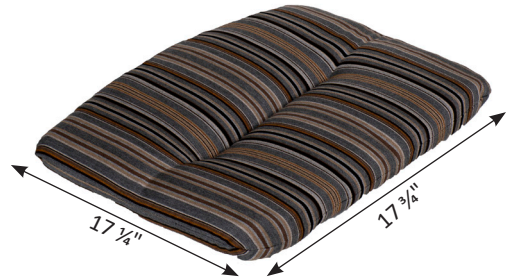

Seat Cushion Dimensions

****ALL SEAT CUSHIONS ARE 2" THICK & TIGHTENING STRAPS ARE 14" LONG****

Double Seat Casual-Back Seat Cushion
Fits: Double Casual Swing & Garden Bench

Bristol Dining Chair Seat Cushion
Fits Bristol Swivel and Stationary, Dining, Counter Bar and XT Chairs

44" Dining Bench Cushion

Fits: Garden Classic 44" Dining & Counter Height Bench

Three Seat Casual-Back Seat Cushion

Fits: Three Seat Casual Back Swing

Porch Rocker Seat Cushion

Fits: Porch Rocker

66" Dining Bench Cushion

Fits: Garden Classic 66" Dining & Counter Height Bench

Mayhew Chat Dining Seat Cushion

Fits Mayhew Chat Dining Swivel and Stationary, Dining, Counter Bar and XT Chairs