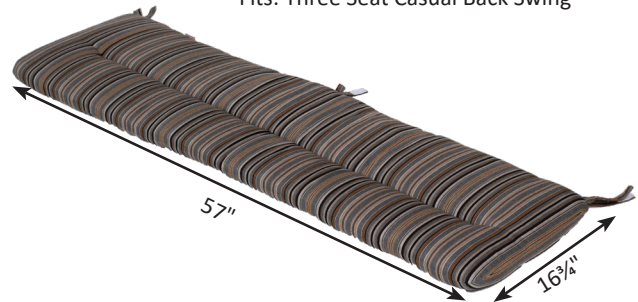

Seat Cushion Dimensions

****ALL SEAT CUSHIONS ARE 2" THICK & TIGHTENING STRAPS ARE 14" LONG****

Double Seat Casual-Back Seat Cushion
Fits: Double Casual Swing & Garden Bench

Bristol Dining Chair Seat Cushion
Fits Bristol Swivel and Stationary, Dining, Counter Bar and XT Chairs

44" Dining Bench Cushion

Fits: Garden Classic 44" Dining & Counter Height Bench

Three Seat Casual-Back Seat Cushion

Fits: Three Seat Casual Back Swing

Porch Rocker Seat Cushion

Fits: Porch Rocker

66" Dining Bench Cushion

Fits: Garden Classic 66" Dining & Counter Height Bench

Mayhew Chat Dining Seat Cushion

Fits Mayhew Chat Dining Swivel and Stationary, Dining, Counter Bar and XT Chairs