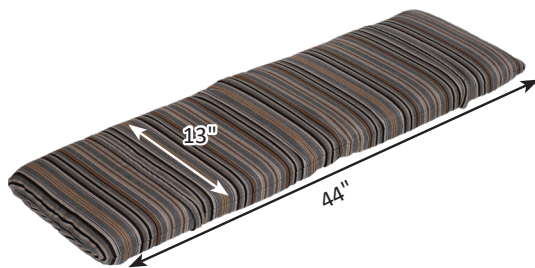

Seat Cushion Dimensions

****ALL SEAT CUSHIONS ARE 2" THICK & TIGHTENING STRAPS ARE 14" LONG****

Double Seat Casual-Back Seat Cushion
Fits: Double Casual Swing & Garden Bench

Bristol Dining Chair Seat Cushion
Fits Bristol Swivel and Stationary, Dining, Counter Bar and XT Chairs

44" Dining Bench Cushion

Fits: Garden Classic 44" Dining & Counter Height Bench

Three Seat Casual-Back Seat Cushion

Fits: Three Seat Casual Back Swing

Porch Rocker Seat Cushion

Fits: Porch Rocker

66" Dining Bench Cushion

Fits: Garden Classic 66" Dining & Counter Height Bench

Mayhew Chat Dining Seat Cushion

Fits Mayhew Chat Dining Swivel and Stationary, Dining, Counter Bar and XT Chairs