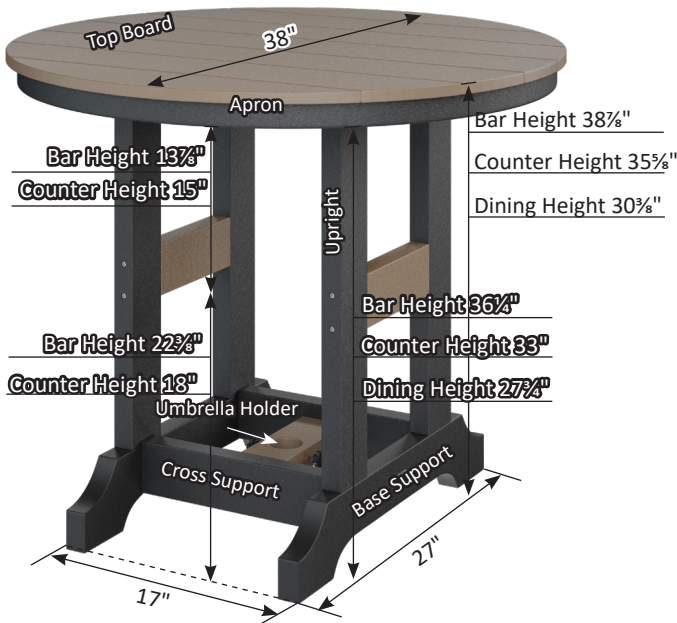

# Garden Classic Table Dimensions

FM-45

\*Garden Classic Tables come with umbrella holes\*

38" Round Table

48" Round Table

60" Round Table

44"x64" Oblong Table