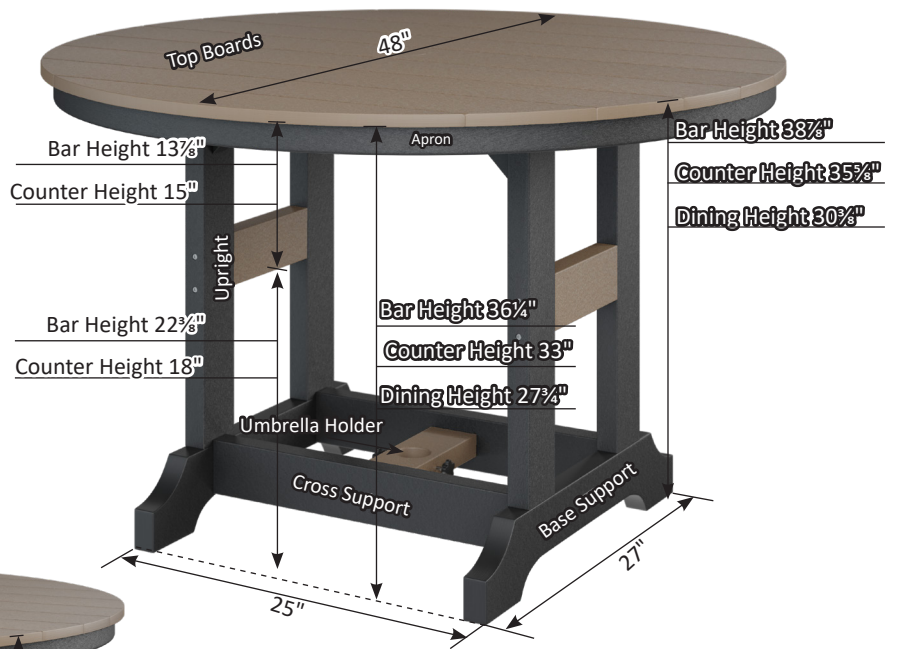

# Garden Classic Table Dimensions

FM-45

\*Garden Classic Tables come with umbrella holes\*

38" Round Table

48" Round Table

60" Round Table

44"x64" Oblong Table