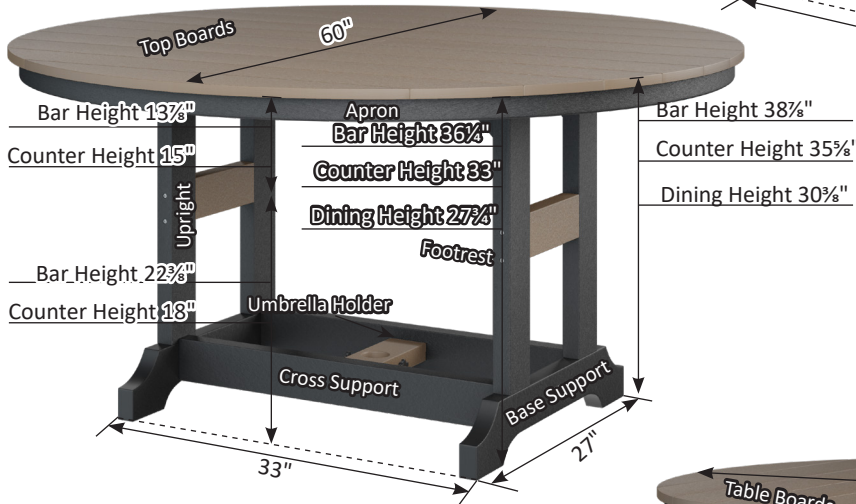

# Garden Classic Table Dimensions

FM-45

\*Garden Classic Tables come with umbrella holes\*

38" Round Table

48" Round Table

60" Round Table

44"x64" Oblong Table