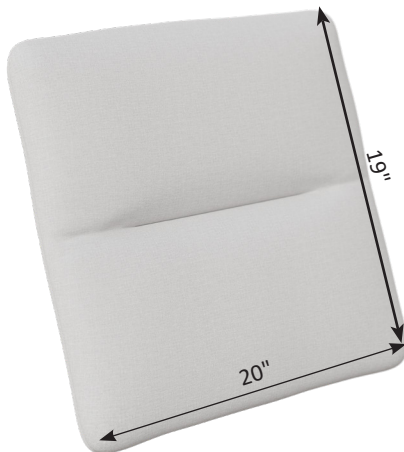

Seat Cushion Dimensions

FM-75

Parker Seat Cushion

**Note: Cushion is not sold separately,
it comes attached to the Parker Chair**
Thickness: 3"

Kinsley Dining Seat Cushion

Fits: Kinsley Collection Chairs
Thickness: 2"

Kinsley Lounge Chair Seat Cushion

Fits: Kinsley Lounge Chair
Thickness: 6"

Back Cushion Dimensions

Kinsley Dining Back Cushion

Fits: Kinsley Collection Chairs
Thickness: 2"

Kinsley Lounge Chair Back Cushion