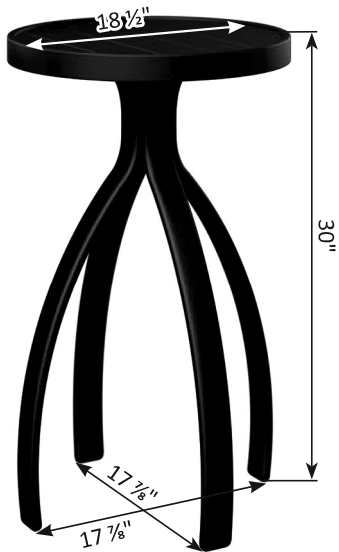

Murphy Collection Dimensions

Murphy Tables come with umbrella holes

Murphy End Table

End Tables do NOT have umbrella holes

Murphy Dining Height 42 Round Table

Murphy Bar Height End Table

End Tables do NOT have umbrella holes

Murphy Bar Height 42 Round Table