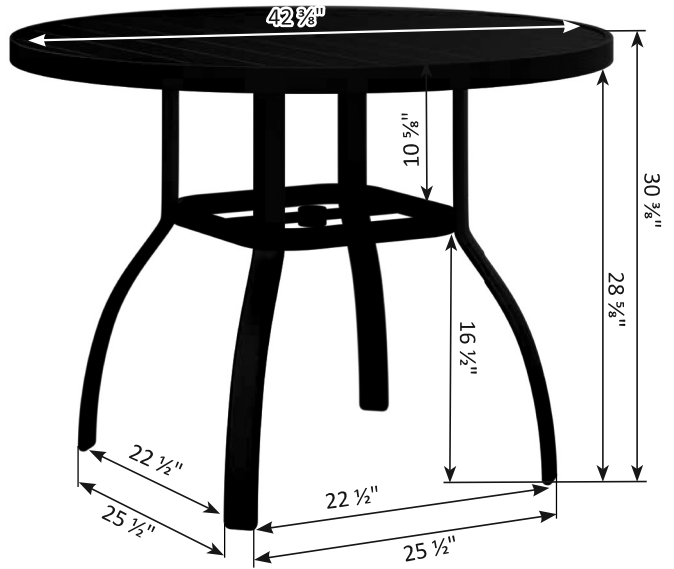

Murphy Collection Dimensions

Murphy Tables come with umbrella holes

Murphy End Table

End Tables do NOT have umbrella holes

Murphy Dining Height 42 Round Table

Murphy Bar Height End Table

End Tables do NOT have umbrella holes

Murphy Bar Height 42 Round Table