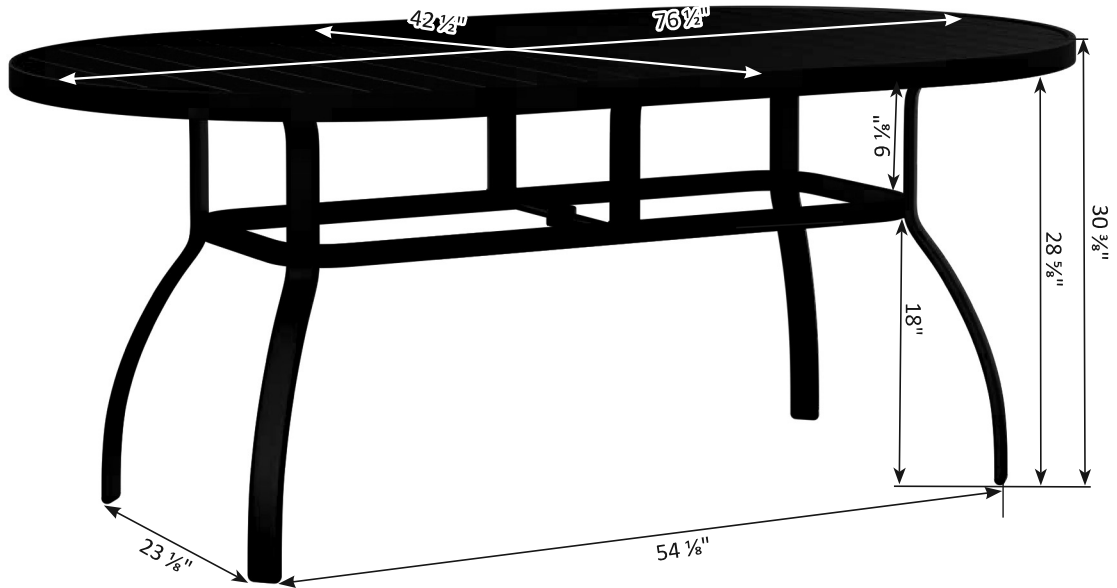

Murphy Collection Dimensions

FM-71

Murphy Tables come with umbrella holes

Murphy Dining Height 42x76 Oblong Table

Murphy Bar Height 42x76 Oblong Table