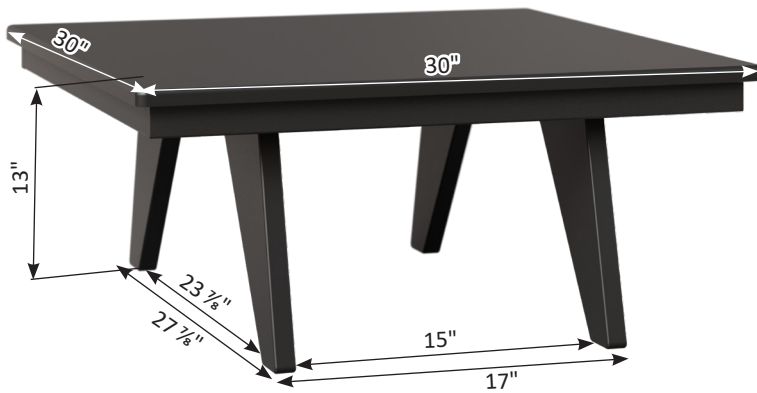

# MGP Accessory Dimensions

FM-61

MGP Square Accessory Table

MGP Angled Accessory Table

MGP Cup Holder

MGP Adirondack Food Tray