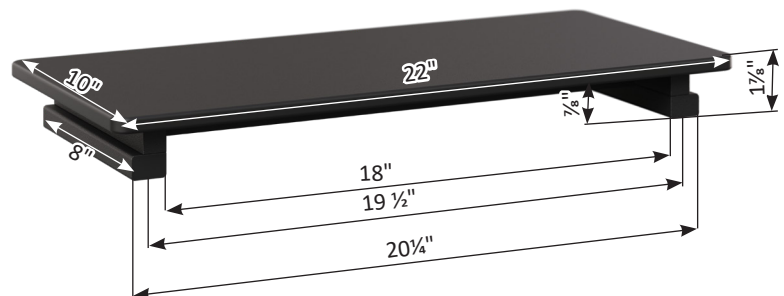

# MGP Accessory Dimensions

FM-61

MGP Square Accessory Table

MGP Angled Accessory Table

MGP Cup Holder

MGP Adirondack Food Tray