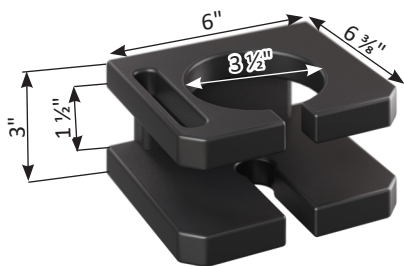

# MGP Accessory Dimensions

FM-61

MGP Square Accessory Table

MGP Angled Accessory Table

MGP Cup Holder

MGP Adirondack Food Tray