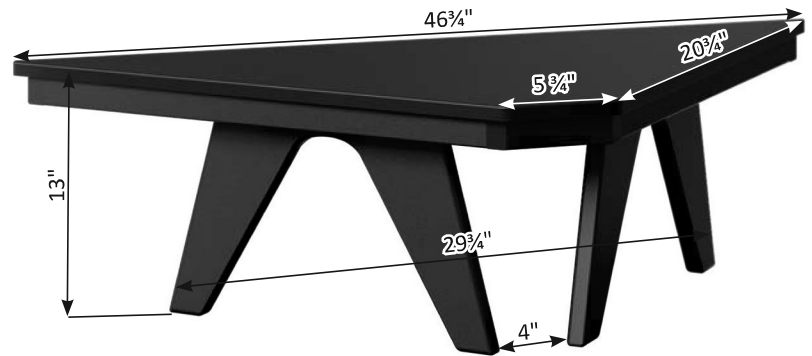

MGP Accessory Dimensions

FM-61

MGP Square Accessory Table

MGP Cup Holder

MGP Side Table

MGP Angled Accessory Table

MGP Adirondack Food Tray