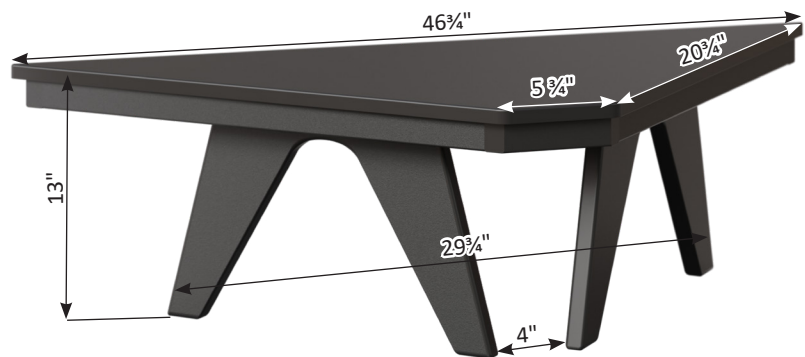

# MGP Accessory Dimensions

FM-61

MGP Square Accessory Table

MGP Angled Accessory Table

MGP Cup Holder

MGP Adirondack Food Tray