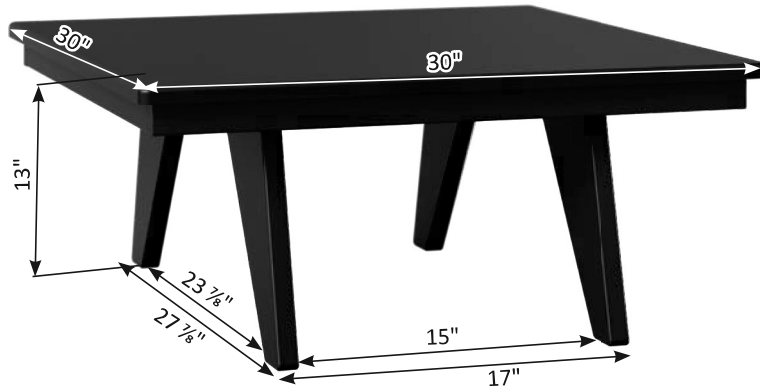

MGP Accessory Dimensions

FM-61

MGP Square Accessory Table

MGP Cup Holder

MGP Side Table

MGP Angled Accessory Table

MGP Adirondack Food Tray