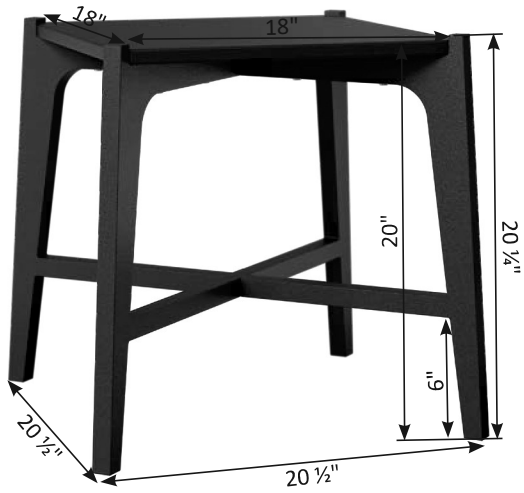

MGP Accessory Dimensions

FM-61

MGP Square Accessory Table

MGP Cup Holder

MGP Side Table

MGP Angled Accessory Table

MGP Adirondack Food Tray