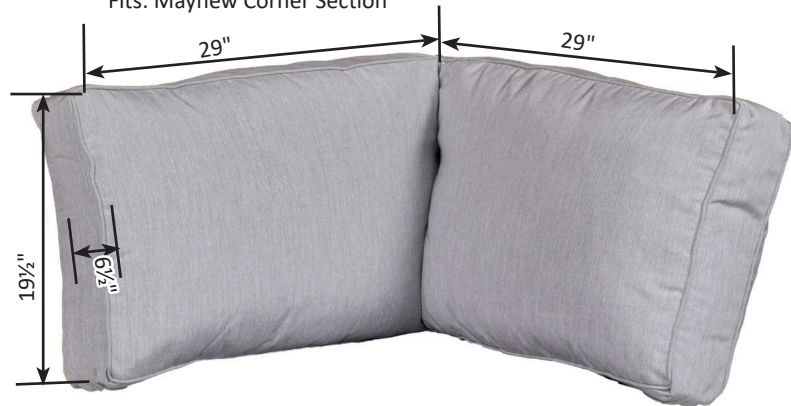

Mayhew Cushion Dimensions

Mayhew Back Cushion

Fits: Mayhew or Classic Terrace Swivel Rocker, Club Chair, Loveseat, Sofa, & Center Armless Chair
Fits: All Camden Collection

Mayhew Seat Cushion

Fits: Mayhew or Classic Terrace Swivel Rocker, Club Chair, Loveseat, Sofa, & Center Armless Chair
Fits: All Camden Collection

Mayhew Chaise Seat Cushion

Fits: Mayhew Chaise Lounge

Mayhew Sectional Seat Cushion

Fits: Mayhew Corner Section

Mayhew Sectional Back Cushion

Fits: Mayhew Corner Section

Mayhew Add-On Chaise Seat Cushion

Fits: Mayhew Add-On Chaise Lounge