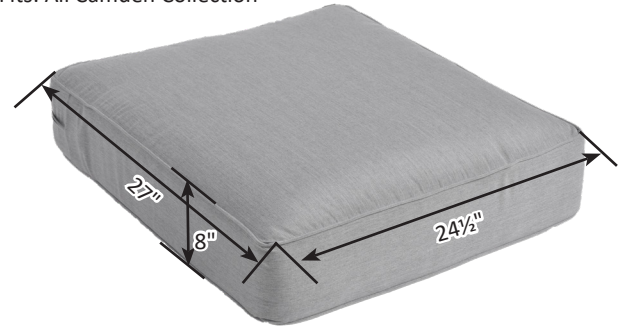

Mayhew Cushion Dimensions

Mayhew Back Cushion

Fits: Mayhew or Classic Terrace Swivel Rocker, Club Chair, Loveseat, Sofa, & Center Armless Chair
Fits: All Camden Collection

Mayhew Seat Cushion

Fits: Mayhew or Classic Terrace Swivel Rocker, Club Chair, Loveseat, Sofa, & Center Armless Chair
Fits: All Camden Collection

Mayhew Chaise Seat Cushion

Fits: Mayhew Chaise Lounge

Mayhew Sectional Seat Cushion

Fits: Mayhew Corner Section

Mayhew Sectional Back Cushion

Fits: Mayhew Corner Section

Mayhew Add-On Chaise Seat Cushion

Fits: Mayhew Add-On Chaise Lounge