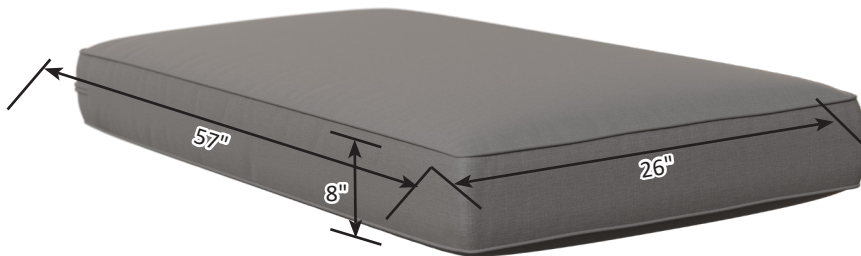

Mayhew Cushion Dimensions

Mayhew Back Cushion

Fits: Mayhew or Classic Terrace Swivel Rocker, Club Chair, Loveseat, Sofa, & Center Armless Chair
Fits: All Camden Collection

Mayhew Seat Cushion

Fits: Mayhew or Classic Terrace Swivel Rocker, Club Chair, Loveseat, Sofa, & Center Armless Chair
Fits: All Camden Collection

Mayhew Chaise Seat Cushion

Fits: Mayhew Chaise Lounge

Mayhew Sectional Seat Cushion

Fits: Mayhew Corner Section

Mayhew Sectional Back Cushion

Fits: Mayhew Corner Section

Mayhew Add-On Chaise Seat Cushion

Fits: Mayhew Add-On Chaise Lounge

Mayhew Ottoman Cushion

Fits: Mayhew Ottoman