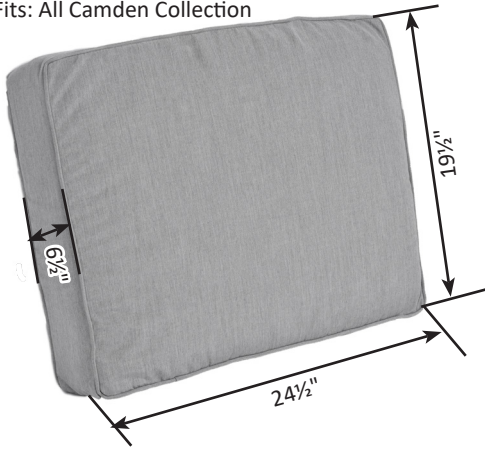

Mayhew Cushion Dimensions

Mayhew Back Cushion

Fits: Mayhew or Classic Terrace Swivel Rocker, Club Chair, Loveseat, Sofa, & Center Armless Chair
Fits: All Camden Collection

Mayhew Seat Cushion

Fits: Mayhew or Classic Terrace Swivel Rocker, Club Chair, Loveseat, Sofa, & Center Armless Chair
Fits: All Camden Collection

Mayhew Chaise Seat Cushion

Fits: Mayhew Chaise Lounge

Mayhew Sectional Seat Cushion

Fits: Mayhew Corner Section

Mayhew Sectional Back Cushion

Fits: Mayhew Corner Section

Mayhew Add-On Chaise Seat Cushion

Fits: Mayhew Add-On Chaise Lounge