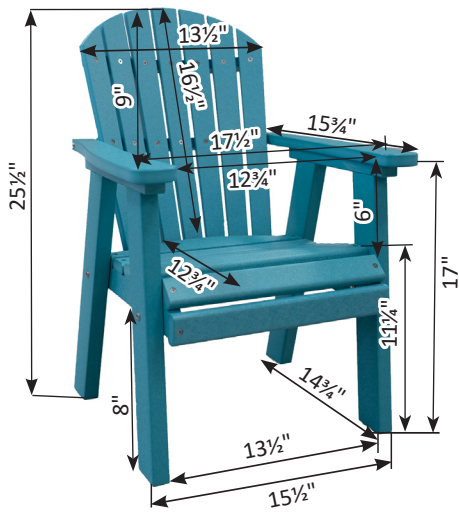

Kids Collection Dimensions

FM-63

Kids Comfo-Back Dining Chair

Kids Comfo-Back Adirondack Chair

Kids Rectangle Picnic Table

33" Square Table

38" Round Table