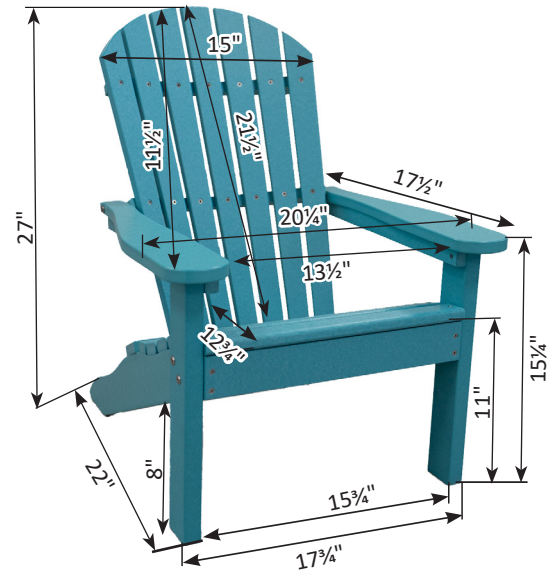

Kids Collection Dimensions

FM-63

Kids Comfo-Back Dining Chair

Kids Comfo-Back Adirondack Chair

Kids Rectangle Picnic Table

33" Square Table

38" Round Table