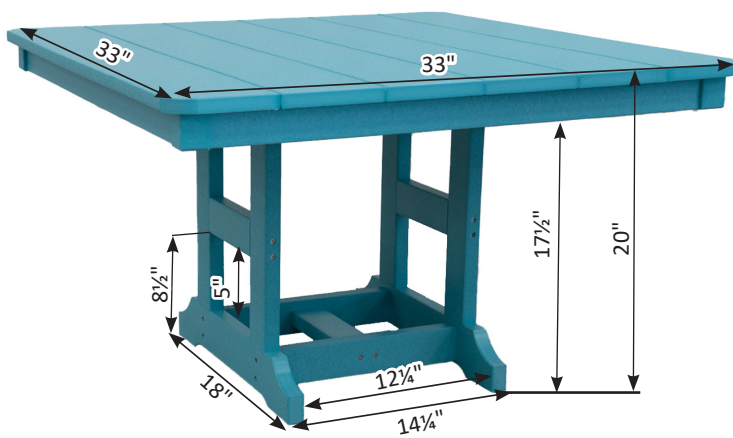

Kids Collection Dimensions

FM-63

Kids Comfo-Back Dining Chair

Kids Comfo-Back Adirondack Chair

Kids Rectangle Picnic Table

33" Square Table

38" Round Table