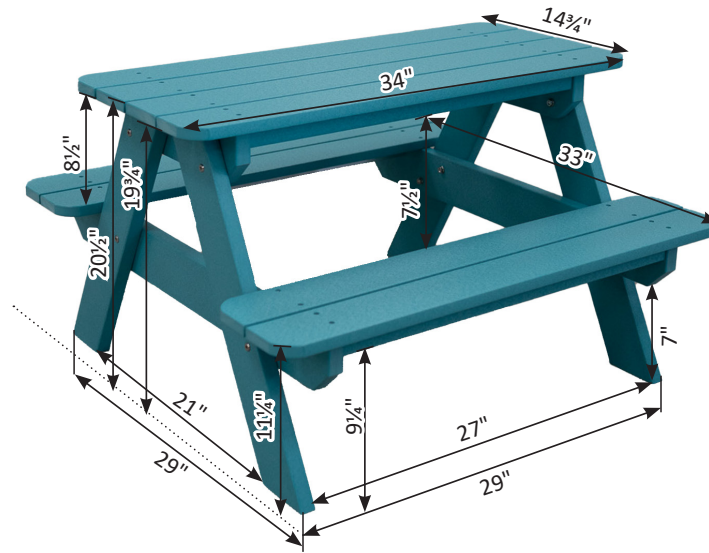

Kids Collection Dimensions

FM-63

Kids Comfo-Back Dining Chair

Kids Comfo-Back Adirondack Chair

Kids Rectangle Picnic Table

33" Square Table

38" Round Table