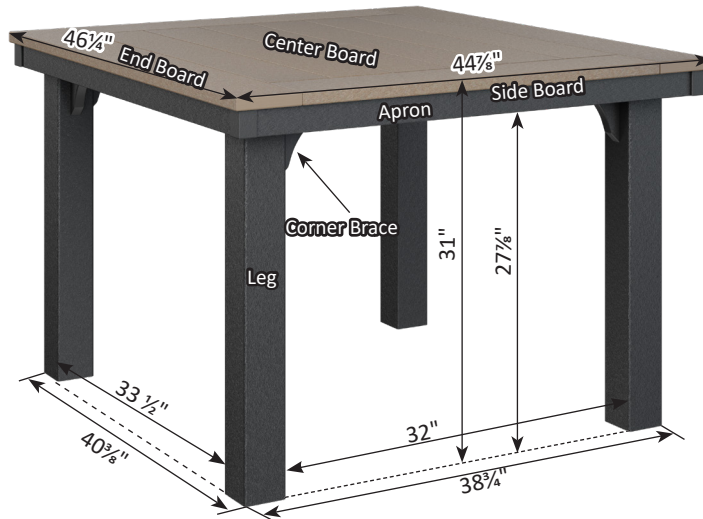

Homestead Table Dimensions

FM-53

Homestead Tables come with umbrella holes

Homestead 44" Square Dining Table

Homestead 44" x 72" Rectangular Dining Table