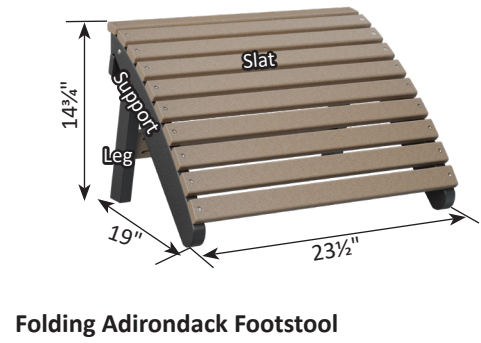

HDPE Accessory Dimensions

Folding End Table

Folding Adirondack Footstool

Harbor 38" Round Conversation Table

HDPE End Table

Round Trash Can

Trash Can Rain Guard