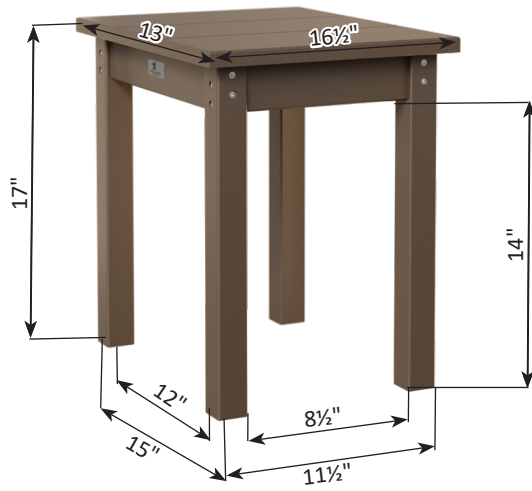

HDPE Accessory Dimensions

Folding End Table

Folding Adirondack Footstool

Harbor 38" Round Conversation Table

HDPE End Table

Round Trash Can

Trash Can Rain Guard