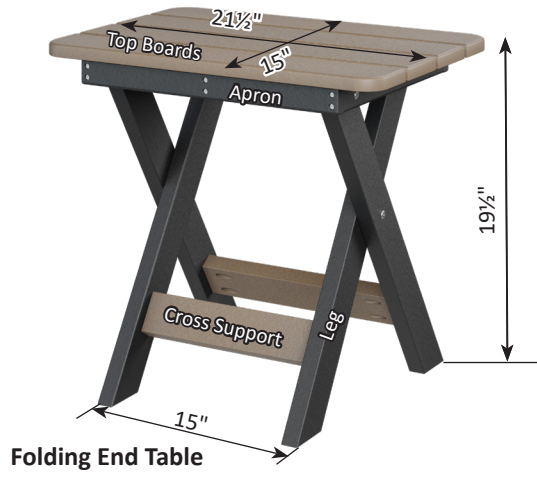

HDPE Accessory Dimensions

Folding End Table

Folding Adirondack Footstool

Harbor 38" Round Conversation Table

HDPE End Table

Round Trash Can

Trash Can Rain Guard