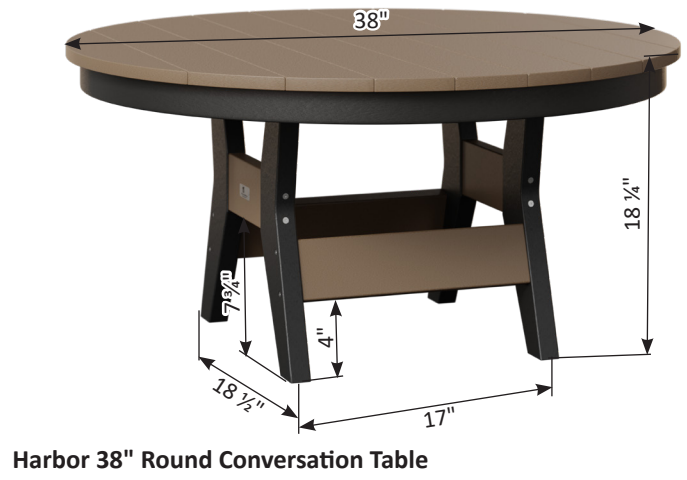

HDPE Accessory Dimensions

Folding End Table

Folding Adirondack Footstool

Harbor 38" Round Conversation Table

HDPE End Table

Round Trash Can

Trash Can Rain Guard