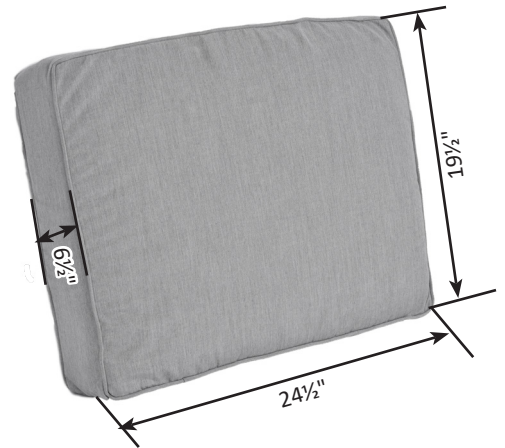

Hartley Cushion Dimensions

FM-71

Hartley Seat Cushion
Fits: Hartley Collection

Hartley Back Cushion
Fits: Hartley Collection

Hartley Chaise Seat Cushion
Fits: Hartley Chaise Lounge

Holland Cushion Dimensions