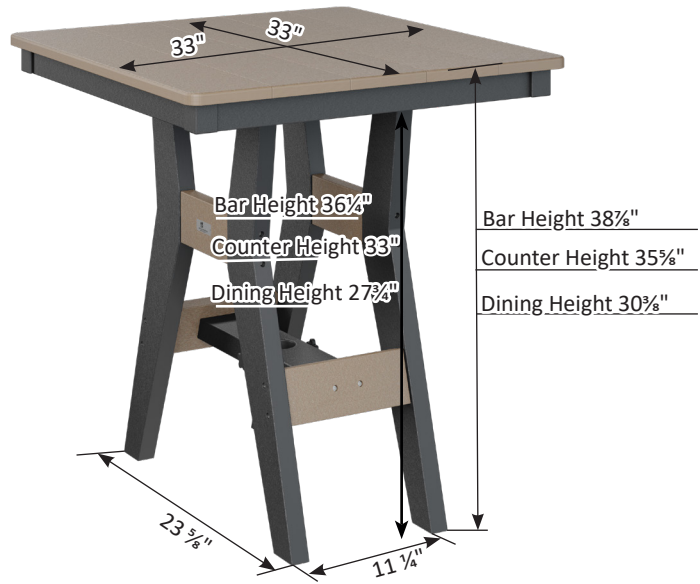

Harbor Collection Dimensions

FM-49

Harbor Tables come with umbrella holes

Harbor 28" Square Table

Harbor 33" Square Table

Harbor 44" Square Table