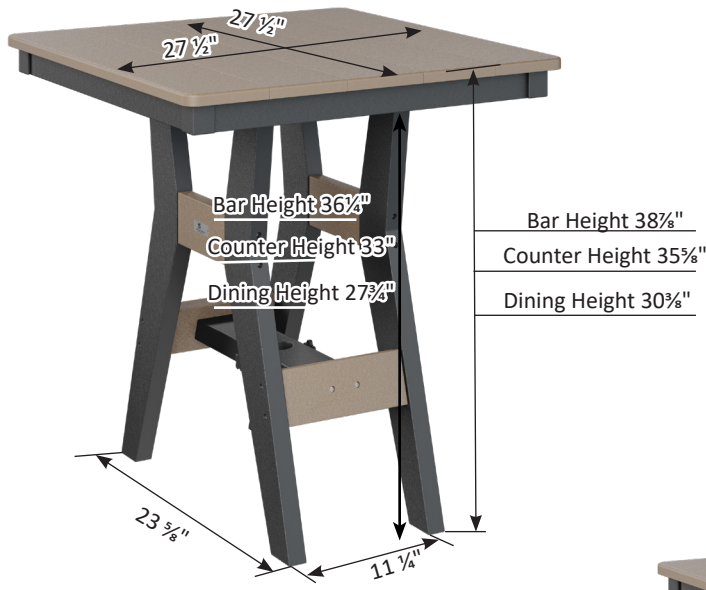

Harbor Collection Dimensions

FM-49

Harbor Tables come with umbrella holes

Harbor 28" Square Table

Harbor 33" Square Table

Harbor 44" Square Table