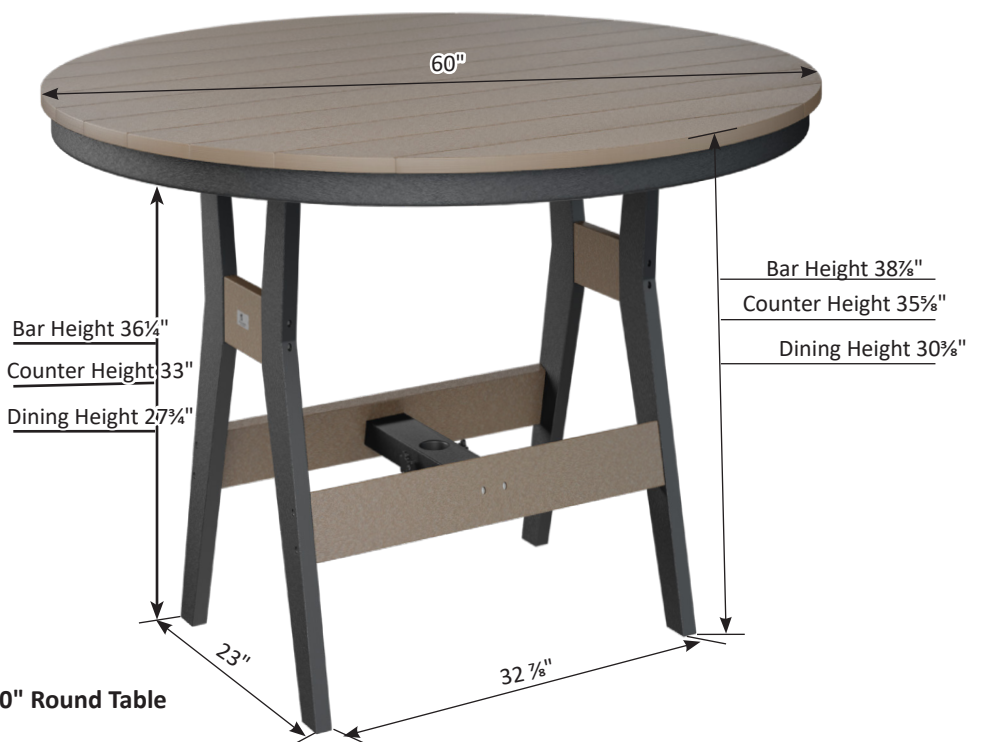

Harbor Collection Dimensions

Harbor Tables come with umbrella holes

Harbor 38" Round Table

Harbor 48" Round Table

Harbor 60" Round Table