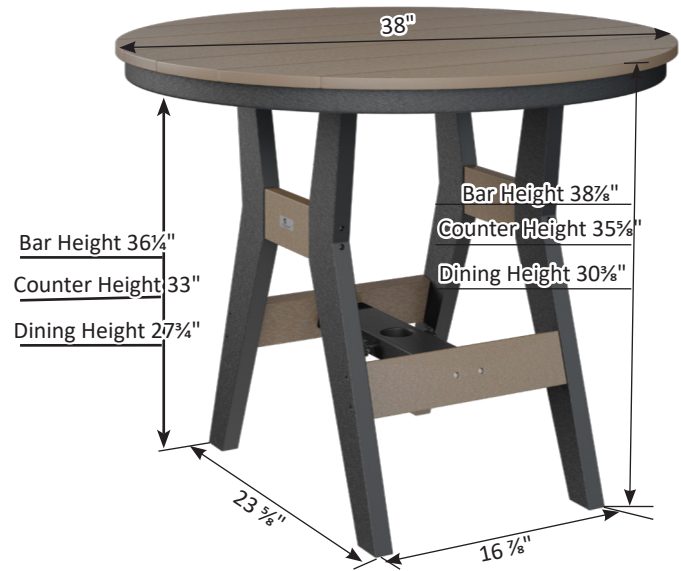

Harbor Collection Dimensions

Harbor Tables come with umbrella holes

Harbor 38" Round Table

Harbor 48" Round Table

Harbor 60" Round Table