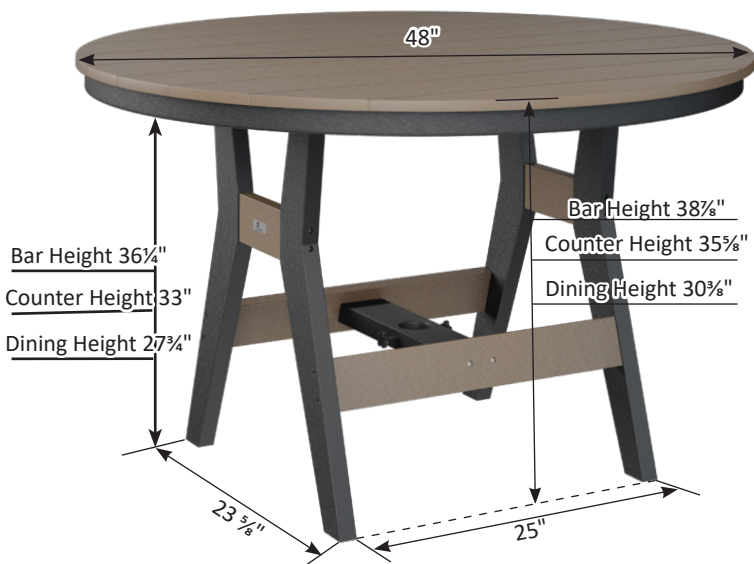

Harbor Collection Dimensions

Harbor Tables come with umbrella holes

Harbor 38" Round Table

Harbor 48" Round Table

Harbor 60" Round Table