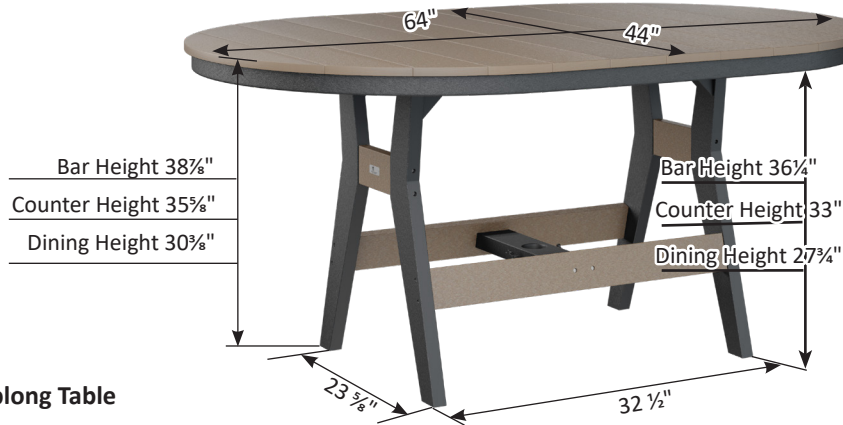

Harbor Collection Dimensions

FM-51

Harbor Tables come with umbrella holes

Harbor 44" x 64" Oblong Table

Harbor 33" x 66" Rectangular Table

Harbor 44" x 72" Rectangular Table