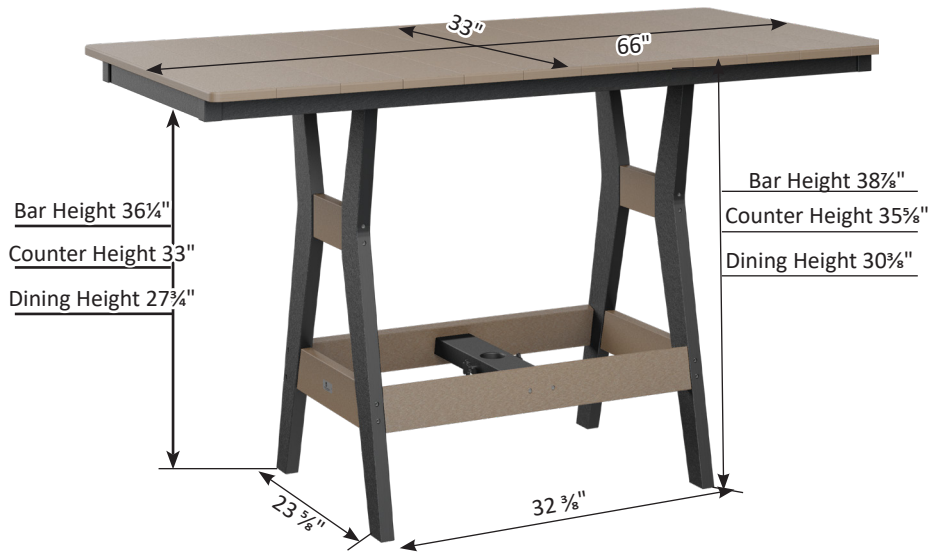

Harbor Collection Dimensions

FM-51

Harbor Tables come with umbrella holes

Harbor 44" x 64" Oblong Table

Harbor 33" x 66" Rectangular Table

Harbor 44" x 72" Rectangular Table