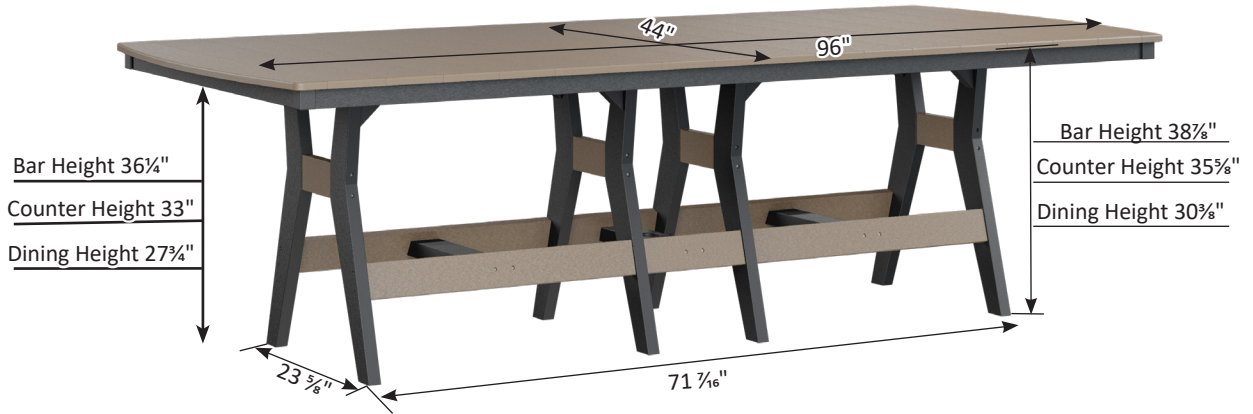

# Harbor Collection Dimensions

\*Harbor Tables come with umbrella holes\*

Harbor 44" x 96" Rectangular Table

Harbor 44" Dining Bench

Harbor 66" Dining Bench