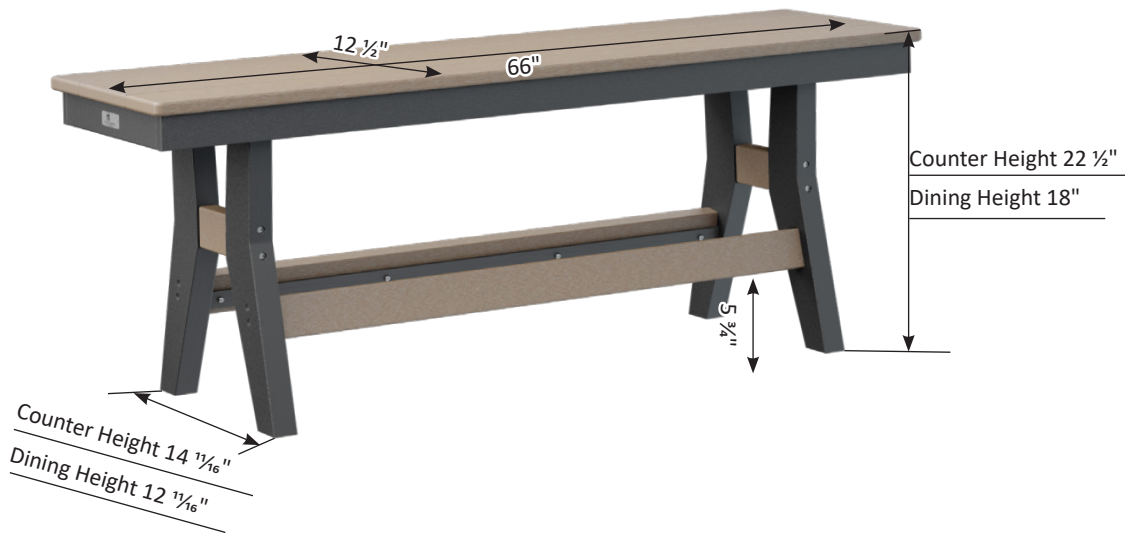

# Harbor Collection Dimensions

\*Harbor Tables come with umbrella holes\*

Harbor 44" x 96" Rectangular Table

Harbor 44" Dining Bench

Harbor 66" Dining Bench