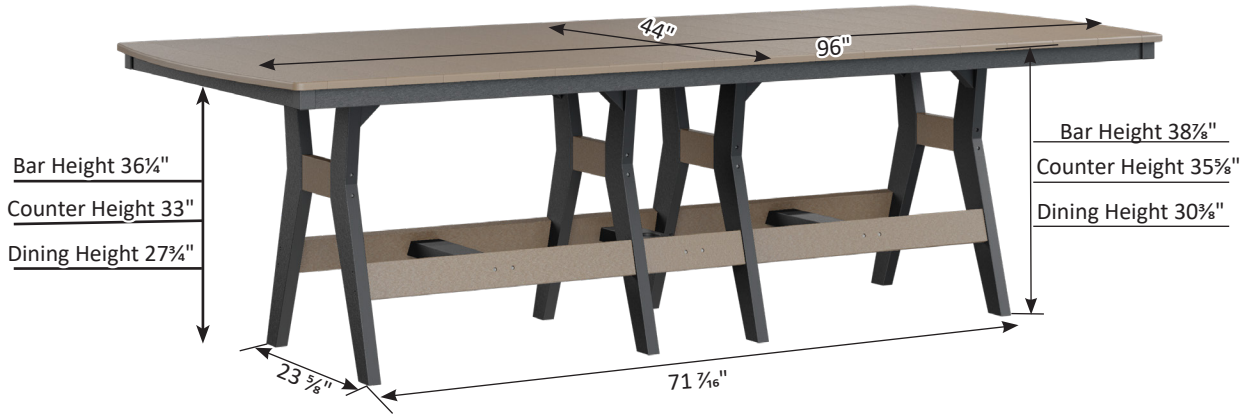

Harbor Collection Dimensions

Harbor Tables come with umbrella holes

Harbor 44" x 96" Rectangular Table

Harbor 44" Dining Bench

Harbor 66" Dining Bench