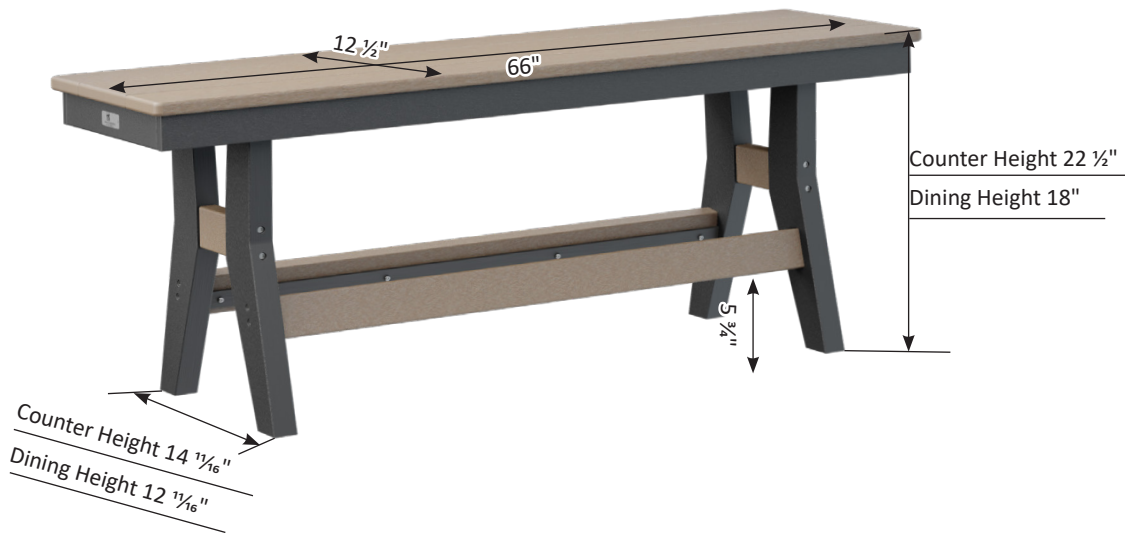

Harbor Collection Dimensions

Harbor Tables come with umbrella holes

Harbor 44" x 96" Rectangular Table

Harbor 44" Dining Bench

Harbor 66" Dining Bench