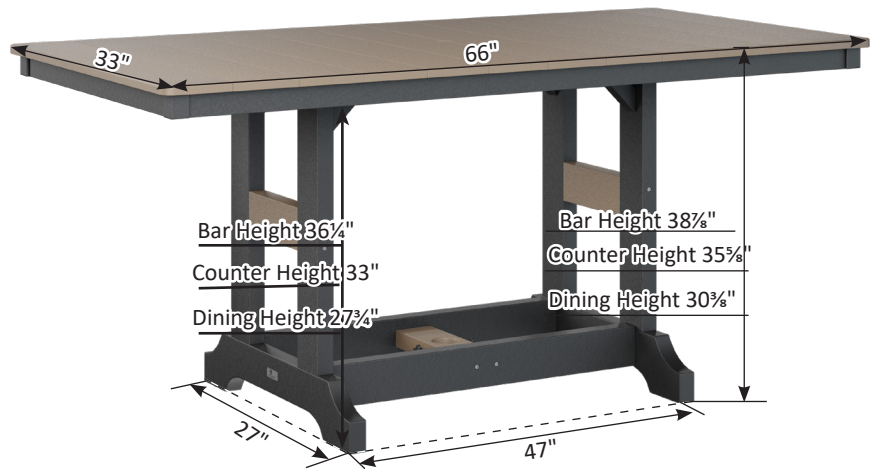

# Garden Classic Table Dimensions

FM-47

\*Garden Classic Tables come with umbrella holes\*

33" Square Table

33" x 66" Rectangular Table

44" x 72" Rectangular Fire Table

44" x 96" Rectangular Fire Table