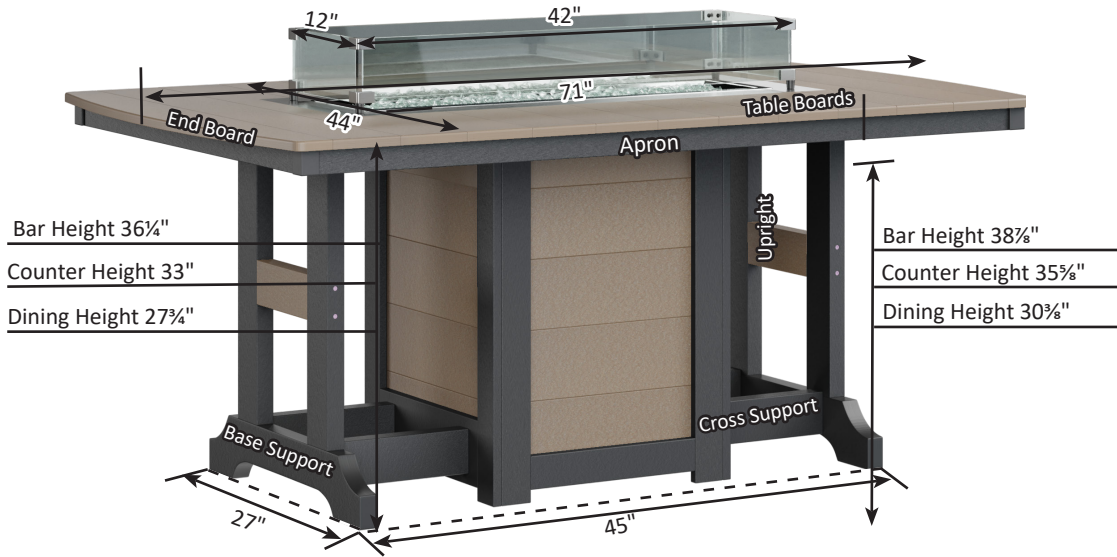

# Garden Classic Table Dimensions

FM-47

\*Garden Classic Tables come with umbrella holes\*

33" Square Table

33" x 66" Rectangular Table

44" x 72" Rectangular Fire Table

44" x 96" Rectangular Fire Table