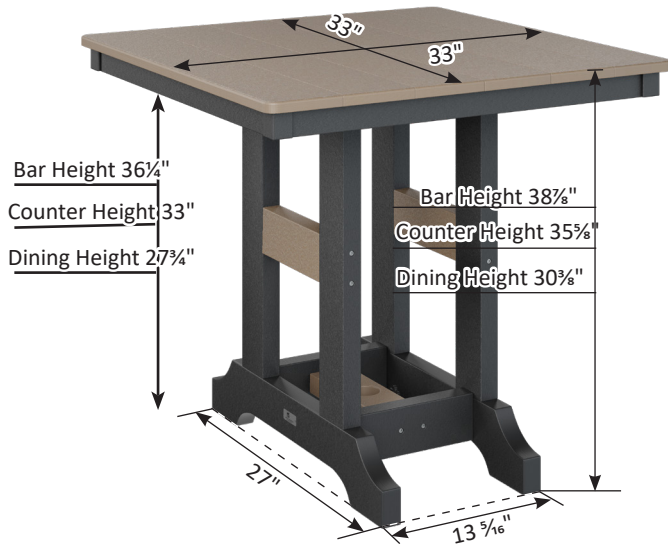

# Garden Classic Table Dimensions

FM-47

\*Garden Classic Tables come with umbrella holes\*

33" Square Table

33" x 66" Rectangular Table

44" x 72" Rectangular Fire Table

44" x 96" Rectangular Fire Table