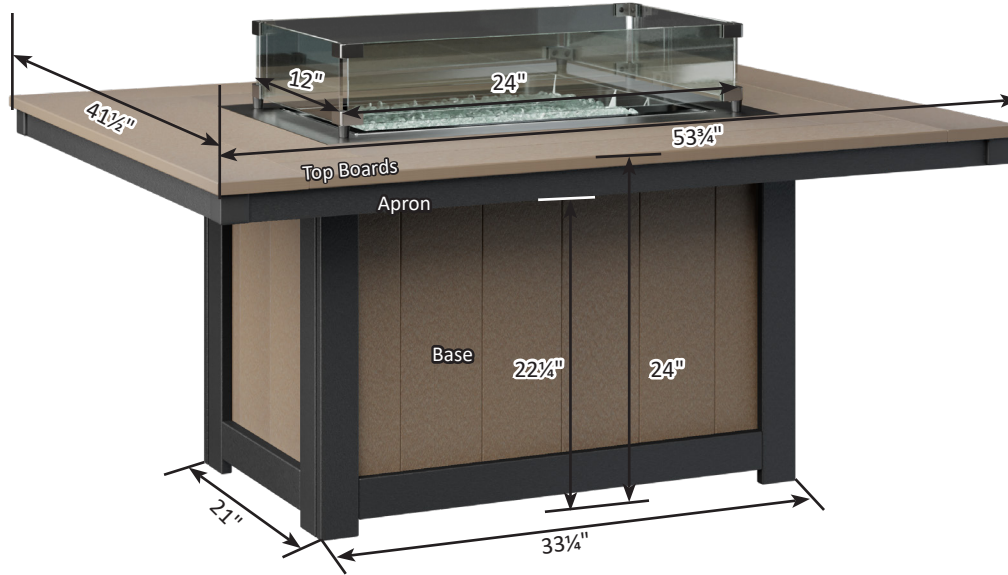

Donoma Firepit and Fire Table Dimensions

42" x 54" Rectangular Fire Pit

42" x 54" Rectangular Fire Table