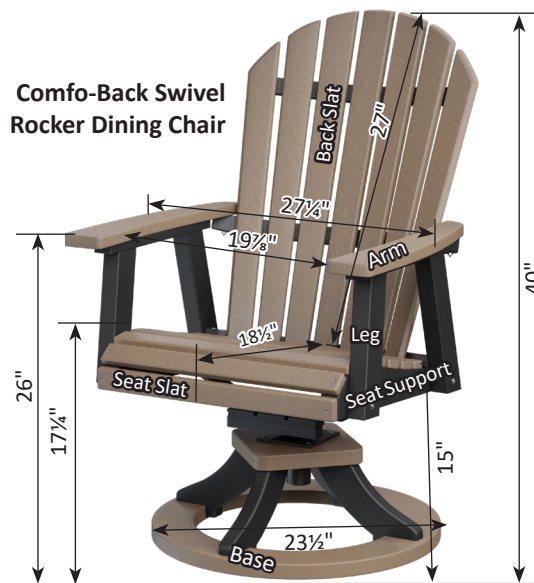

# Comfo-Back Collection Dimensions

FM-35

Comfo-Back Dining Chair

Comfo-Back Counter Chair

Comfo-Back Bar Chair

Comfo-Back 30" XT Chair

Comfo-Back Swivel Rocker Dining Chair

Comfo-Back Swivel Counter Chair