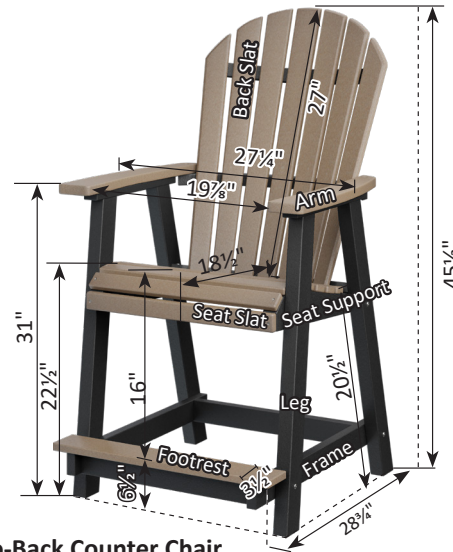

# Comfo-Back Collection Dimensions

FM-35

Comfo-Back Dining Chair

Comfo-Back Counter Chair

Comfo-Back Bar Chair

Comfo-Back 30" XT Chair

Comfo-Back Swivel Rocker Dining Chair

Comfo-Back Swivel Counter Chair