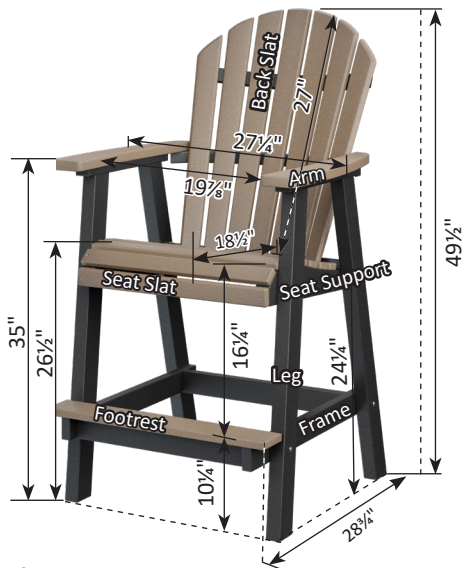

# Comfo-Back Collection Dimensions

FM-35

Comfo-Back Dining Chair

Comfo-Back Counter Chair

Comfo-Back Bar Chair

Comfo-Back 30" XT Chair

Comfo-Back Swivel Rocker Dining Chair

Comfo-Back Swivel Counter Chair