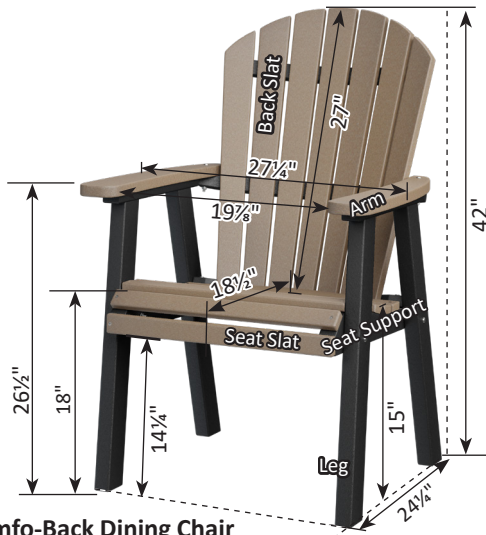

# Comfo-Back Collection Dimensions

FM-35

Comfo-Back Dining Chair

Comfo-Back Counter Chair

Comfo-Back Bar Chair

Comfo-Back 30" XT Chair

Comfo-Back Swivel Rocker Dining Chair

Comfo-Back Swivel Counter Chair