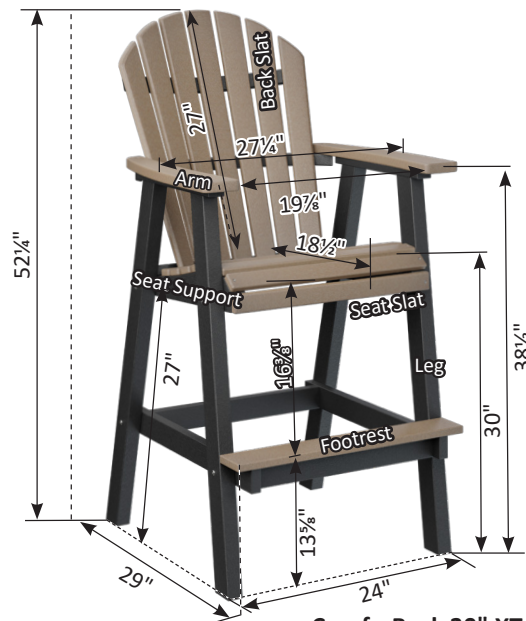

# Comfo-Back Collection Dimensions

FM-35

Comfo-Back Dining Chair

Comfo-Back Counter Chair

Comfo-Back Bar Chair

Comfo-Back 30" XT Chair

Comfo-Back Swivel Rocker Dining Chair

Comfo-Back Swivel Counter Chair