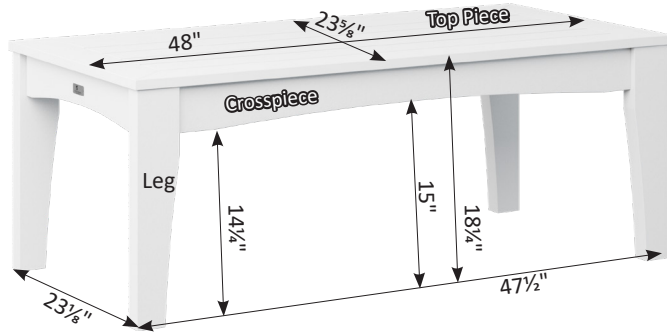

Classic Terrace Collection Dimensions

Classic Terrace Rectangle Coffee Table

Classic Terrace End Table

Classic Terrace Dining Chair

Classic Terrace Square Coffee Table

Classic Terrace Loveseat Swing