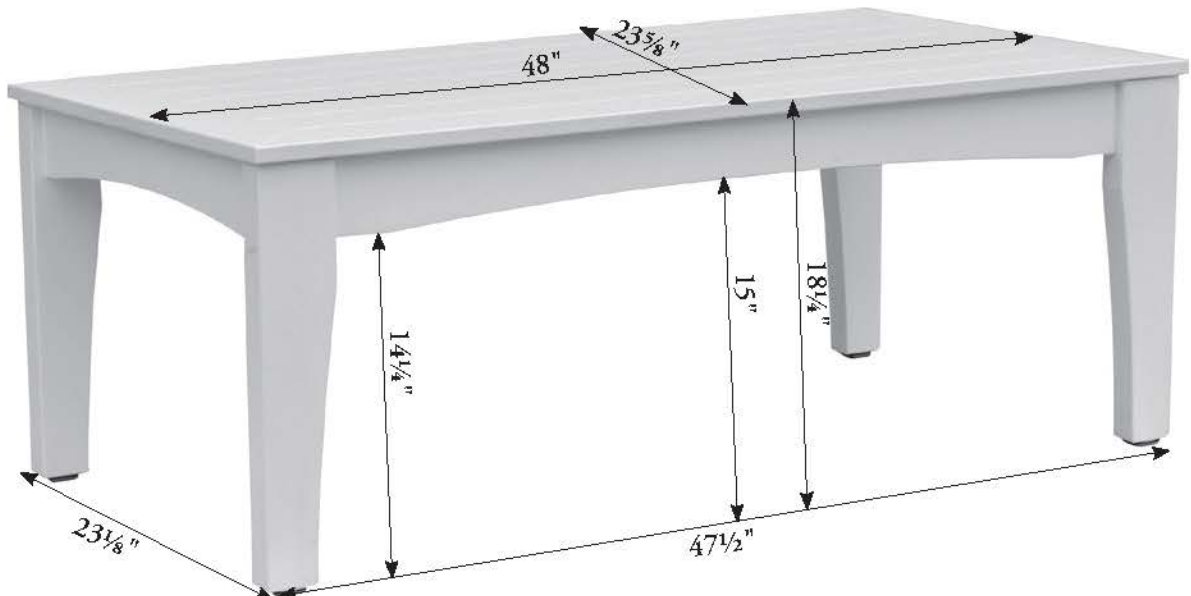

# Classic Terrace Collection Dimensions

This Item can be found on  
[www.OutdoorFurniturePlus.com](http://www.OutdoorFurniturePlus.com)

Call 877-595-8543 to order.

Classic Terrace End Table

Classic Terrace Ottoman

Classic Terrace Coffee Table