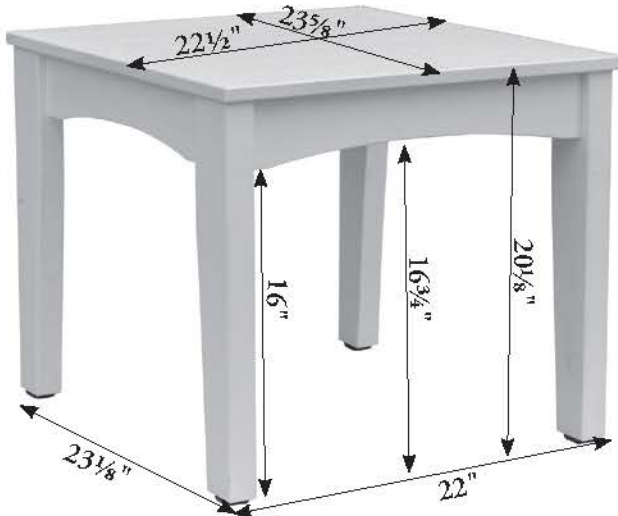

# Classic Terrace Collection Dimensions

This Item can be found on  
[www.OutdoorFurniturePlus.com](http://www.OutdoorFurniturePlus.com)

Call 877-595-8543 to order.

Classic Terrace End Table

Classic Terrace Ottoman