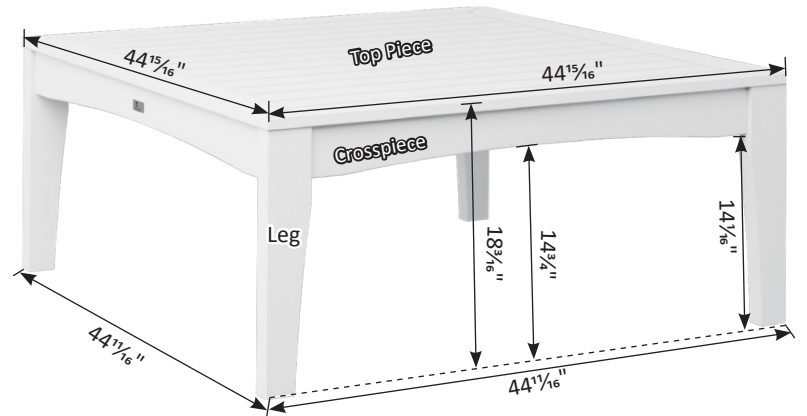

Classic Terrace Collection Dimensions

Classic Terrace Rectangle Coffee Table

Classic Terrace End Table

Classic Terrace Dining Chair

Classic Terrace Square Coffee Table

Classic Terrace Loveseat Swing