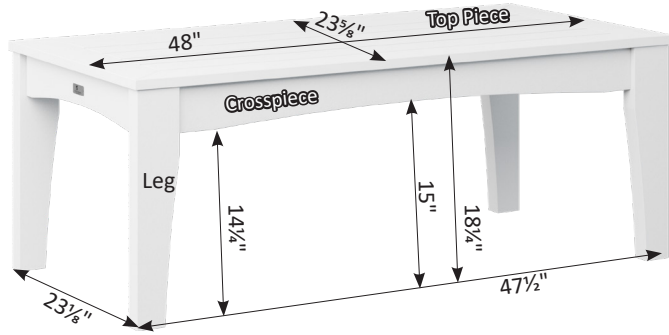

Classic Terrace Collection Dimensions

Classic Terrace Rectangle Coffee Table

Classic Terrace End Table

Classic Terrace Dining Chair

Classic Terrace Square Coffee Table

Classic Terrace Loveseat Swing