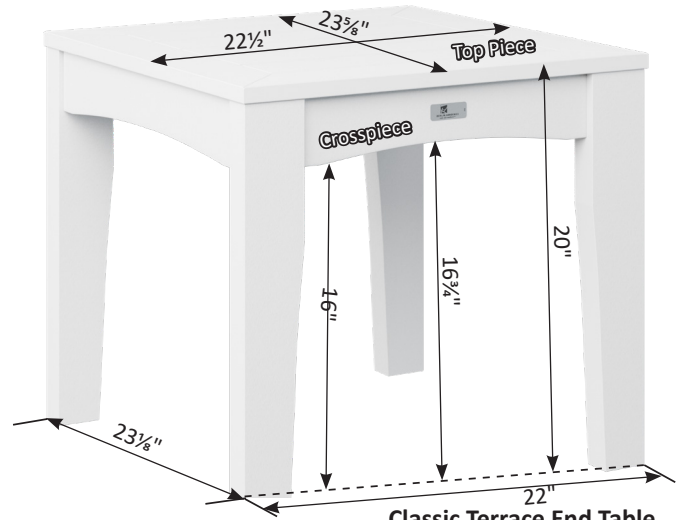

Classic Terrace Collection Dimensions

Classic Terrace Rectangle Coffee Table

Classic Terrace End Table

Classic Terrace Dining Chair

Classic Terrace Square Coffee Table

Classic Terrace Loveseat Swing