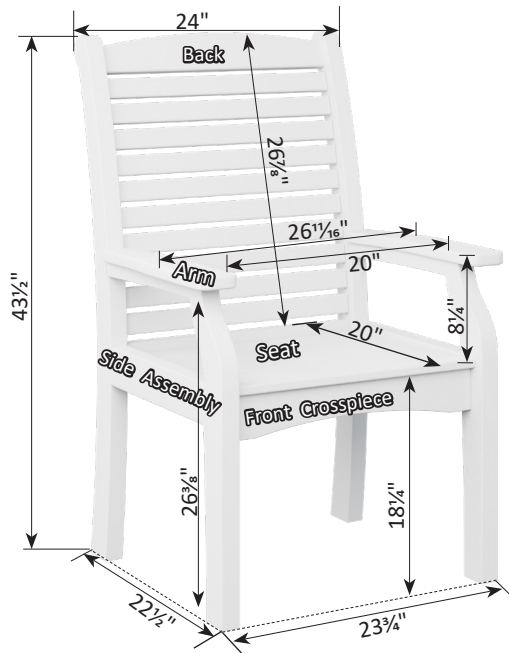

Classic Terrace Collection Dimensions

Classic Terrace Rectangle Coffee Table

Classic Terrace End Table

Classic Terrace Dining Chair

Classic Terrace Square Coffee Table

Classic Terrace Loveseat Swing