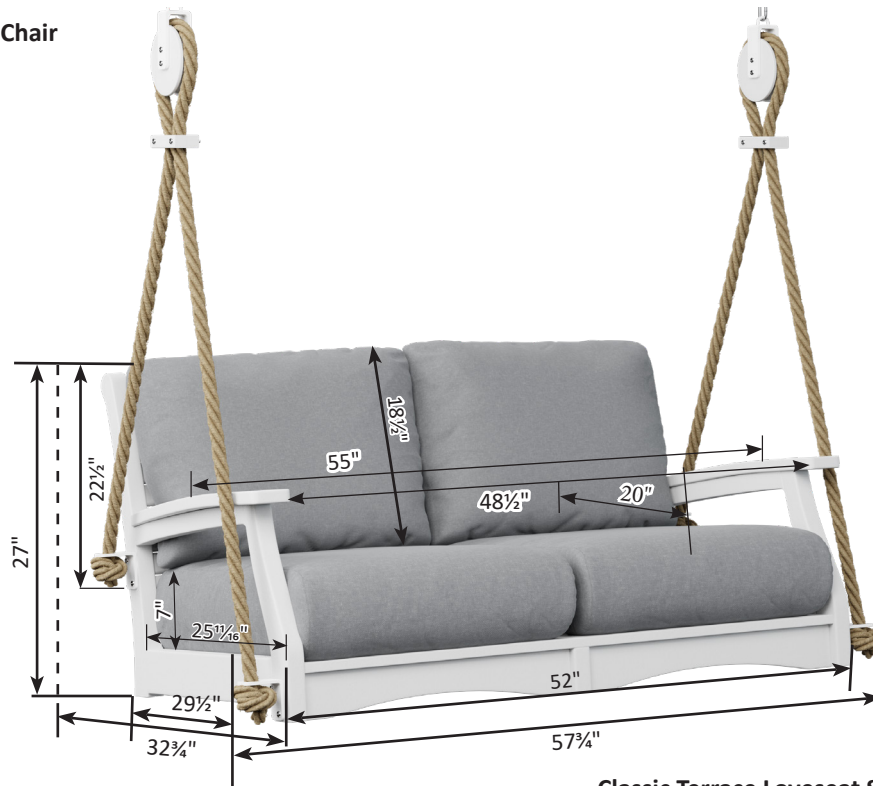

Classic Terrace Collection Dimensions

Classic Terrace Rectangle Coffee Table

Classic Terrace End Table

Classic Terrace Dining Chair

Classic Terrace Square Coffee Table

Classic Terrace Loveseat Swing